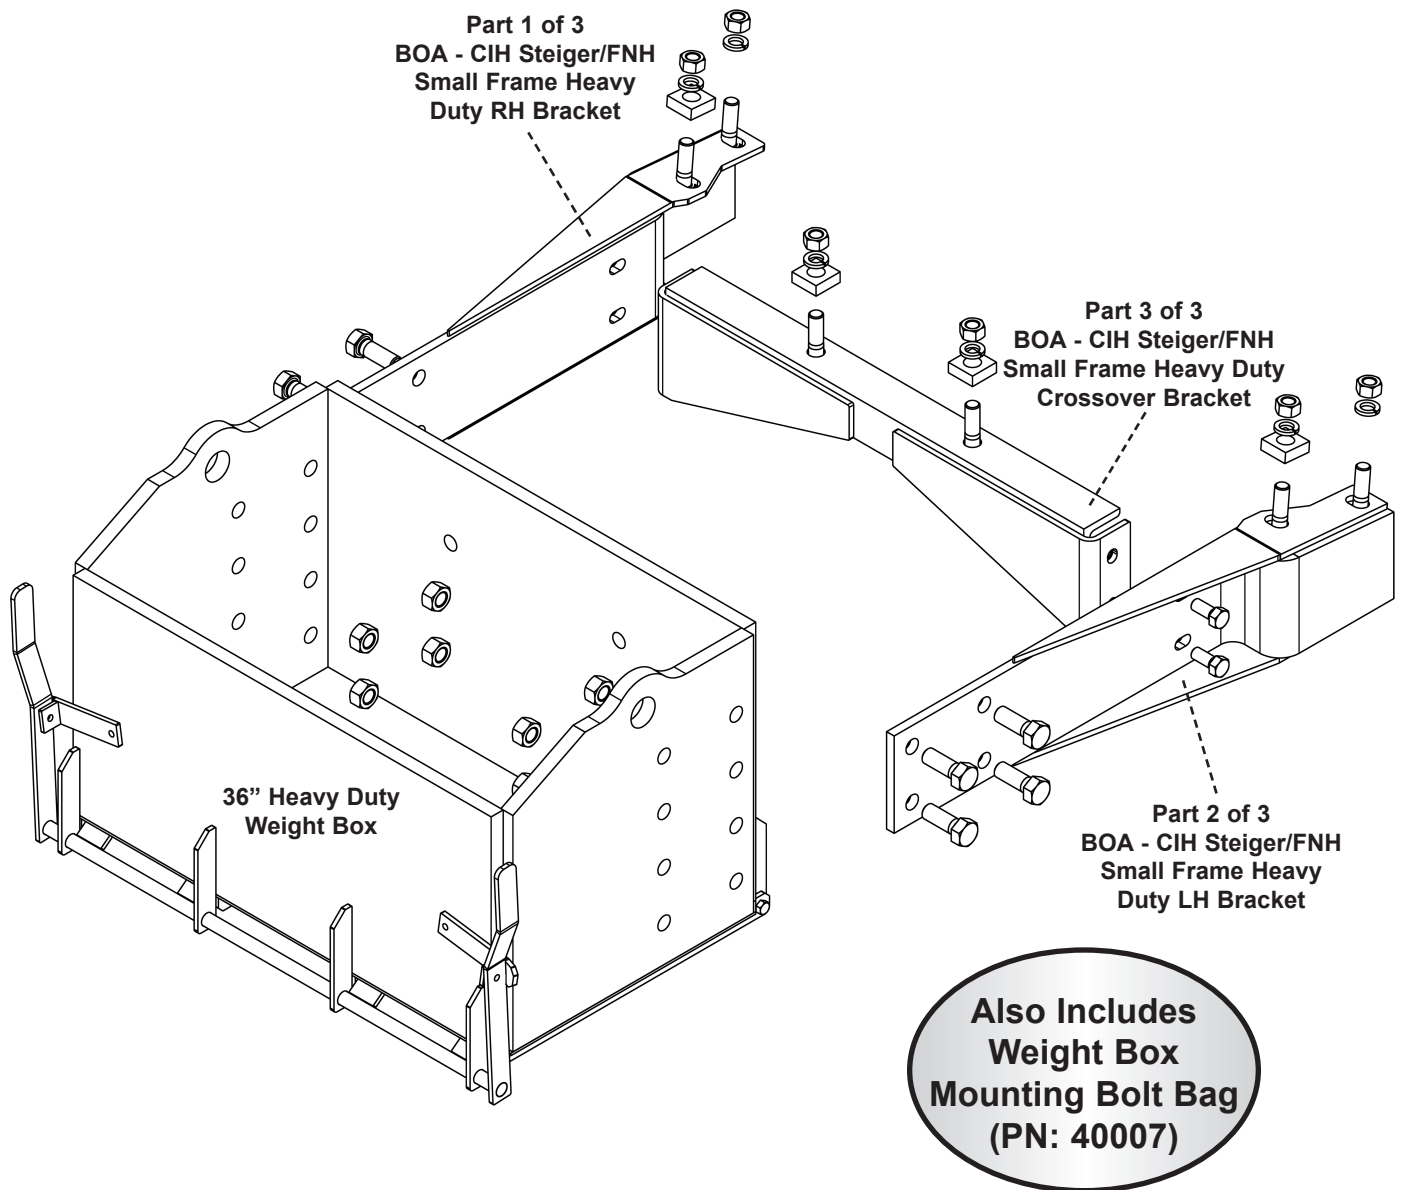

CIH Steiger/FNH Small Frame Heavy Duty BOA 36"

CIH Steiger 350, 400, 450 (Wheel Only) Model Year 2011

FNH T9.390, T9.450, T9.550, T9.560

Part Number: 2486

(36" Heavy Duty Weight Box Part Number: 1816)

Phone - 800.328.1752