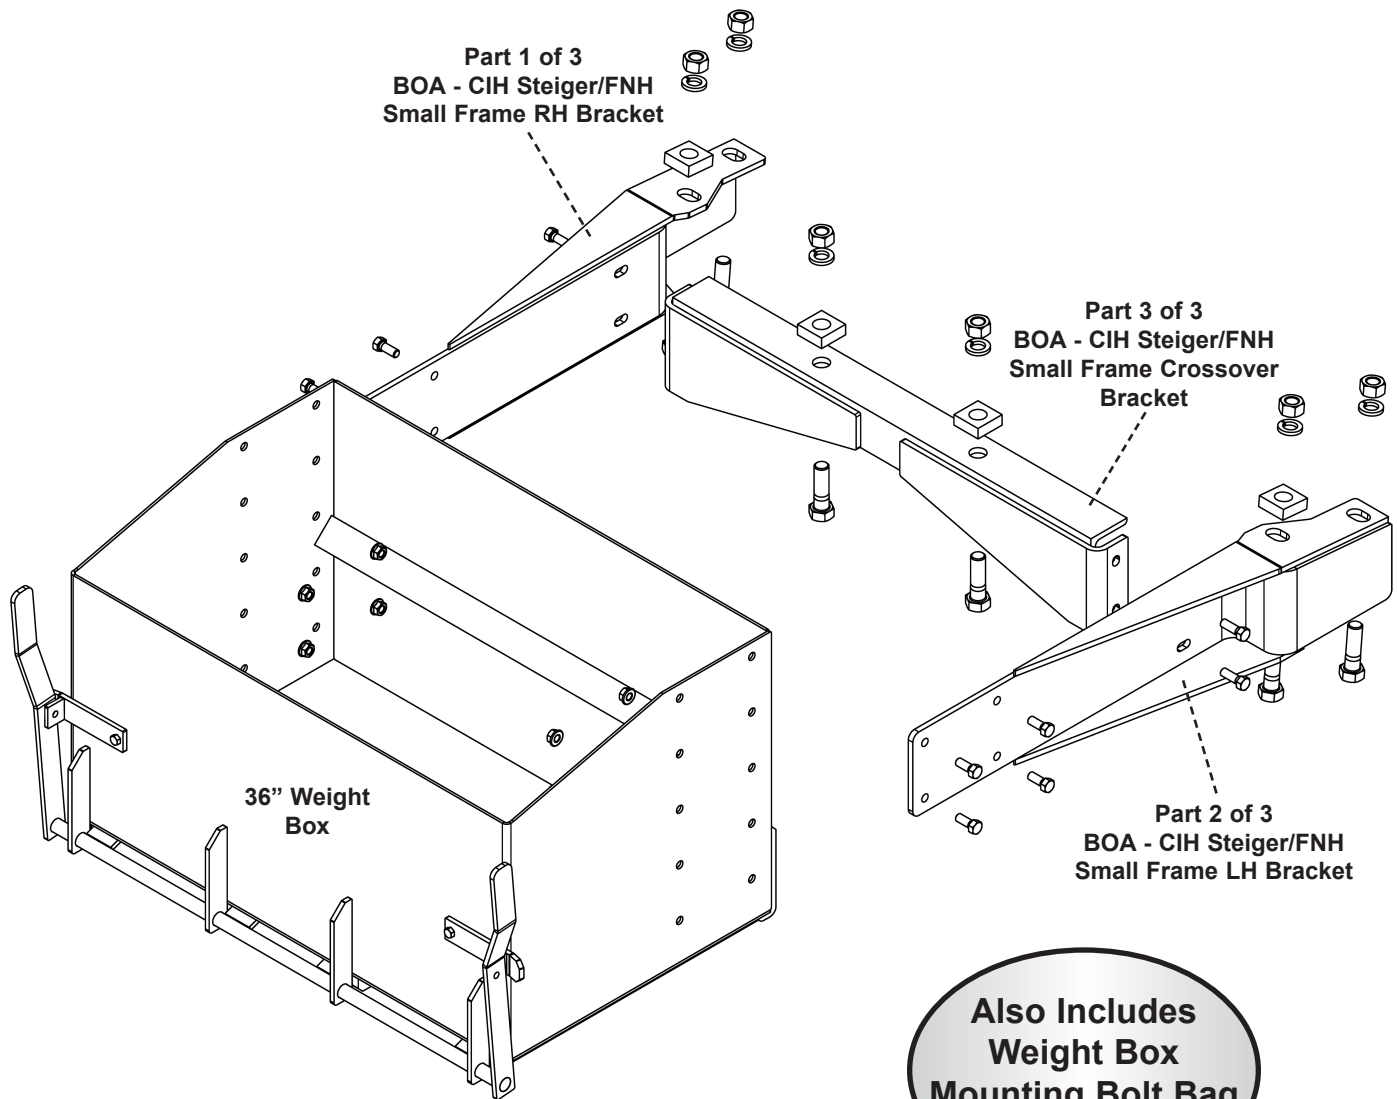

# CIH Steiger/FNH Small Frame 36" BOA

CIH Steiger 350, 400 (Quadtrac or Wheel), 450 (Wheel Only) Model Year 2011

FNH T9.390, T9.450, T9.550, T9.560

Part Number: 2483

(36" Weight Box Part Number: 1833)

Also Includes  
Weight Box  
Mounting Bolt Bag  
(PN: 40001)