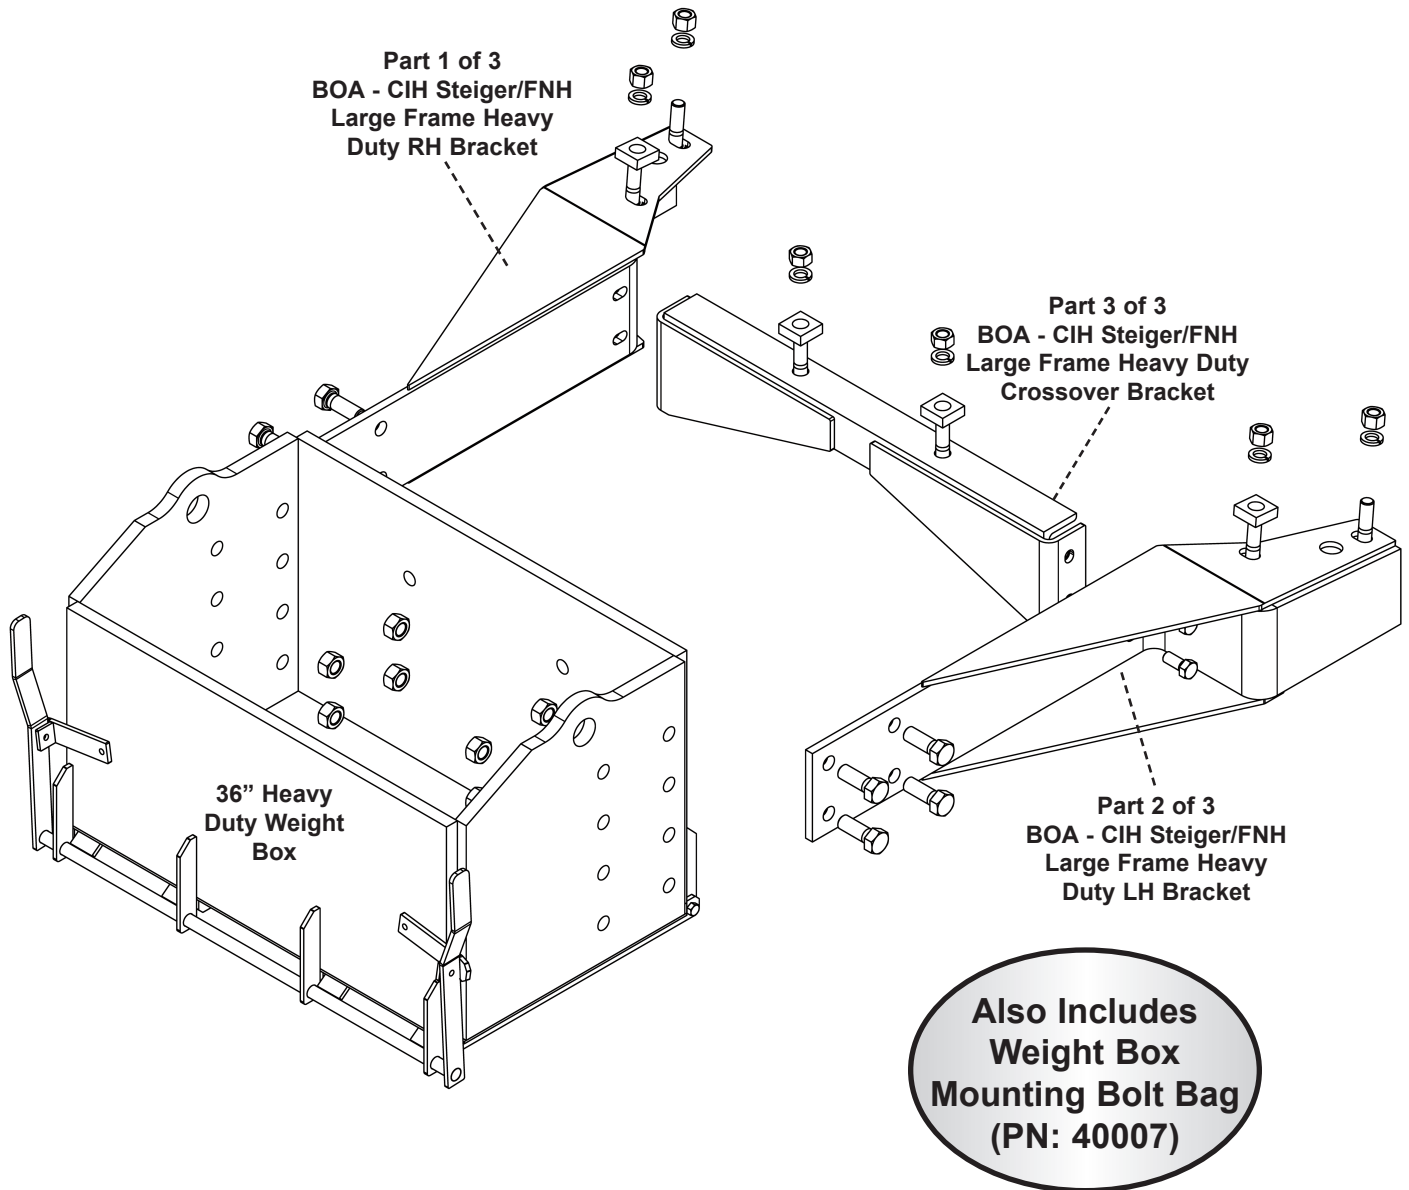

CIH Steiger/FNH Large Frame Heavy Duty 36" BOA

CIH Steiger 450 (Quadtrac Only), 500, 550, 600 (Quadtrac or Wheel) Model Year 2011

FNH T9.615, T9670

Part Number: 2487

(36" Heavy Duty Weight Box Part Number: 1816)