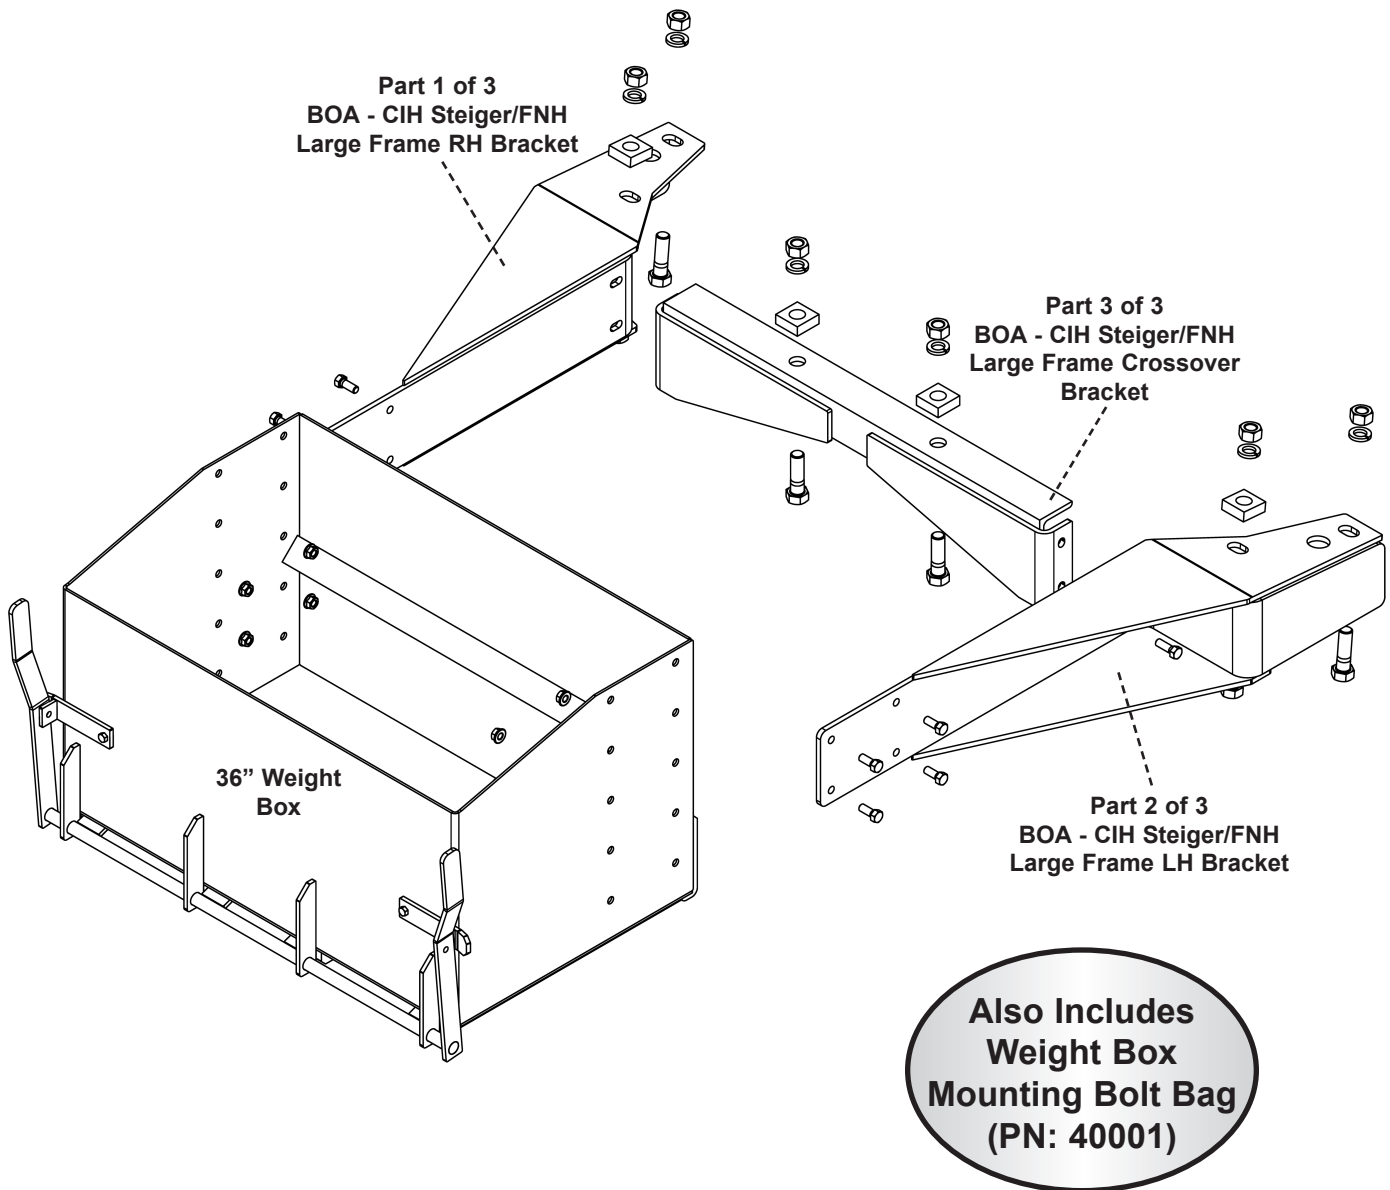

CIH Steiger/FNH Large Frame 36" BOA

CIH Steiger 450 (Quadtrac Only), 500, 550, 600 (Quadtrac or Wheel) Model Year 2011

FNH T9.615, T9670

Part Number: 2484

(36" Weight Box Part Number: 1833)

Phone - 800.328.1752