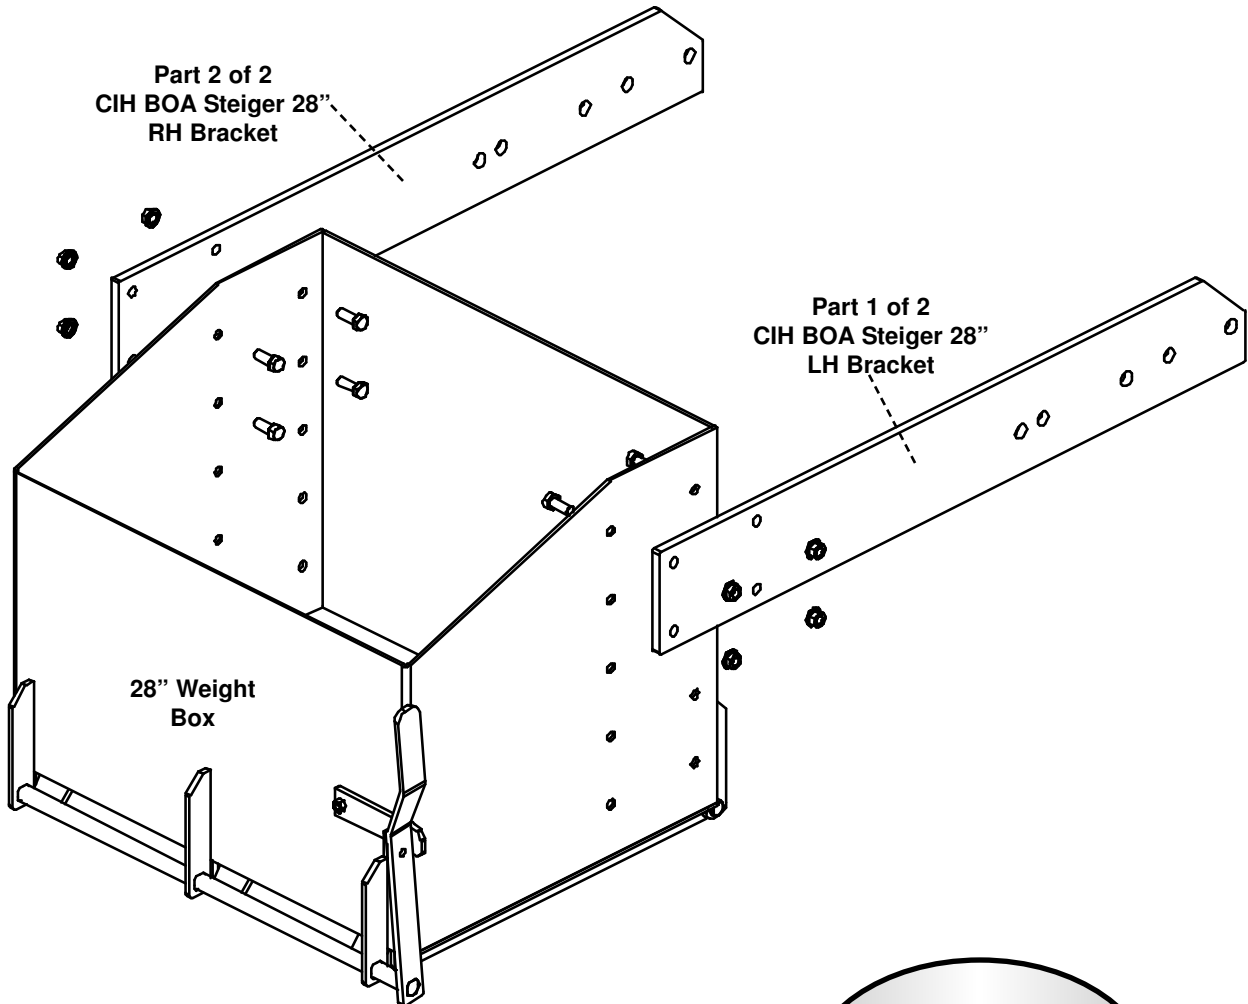

CIH BOA Steiger 28''

Bracket Part Number: 2282

(28'' Weight Box Part Number: 1831)

Also Includes
Weight Box
Mounting Bolt Bag
(PN: 40001)

Phone - 800.328.1752
Fax - 320.329.3709
Email - sales@tractorseats.com
Web Site - www.tractorseats.com
P.O. Box 409 - 308 NW 2nd Street
Renville, MN 56284