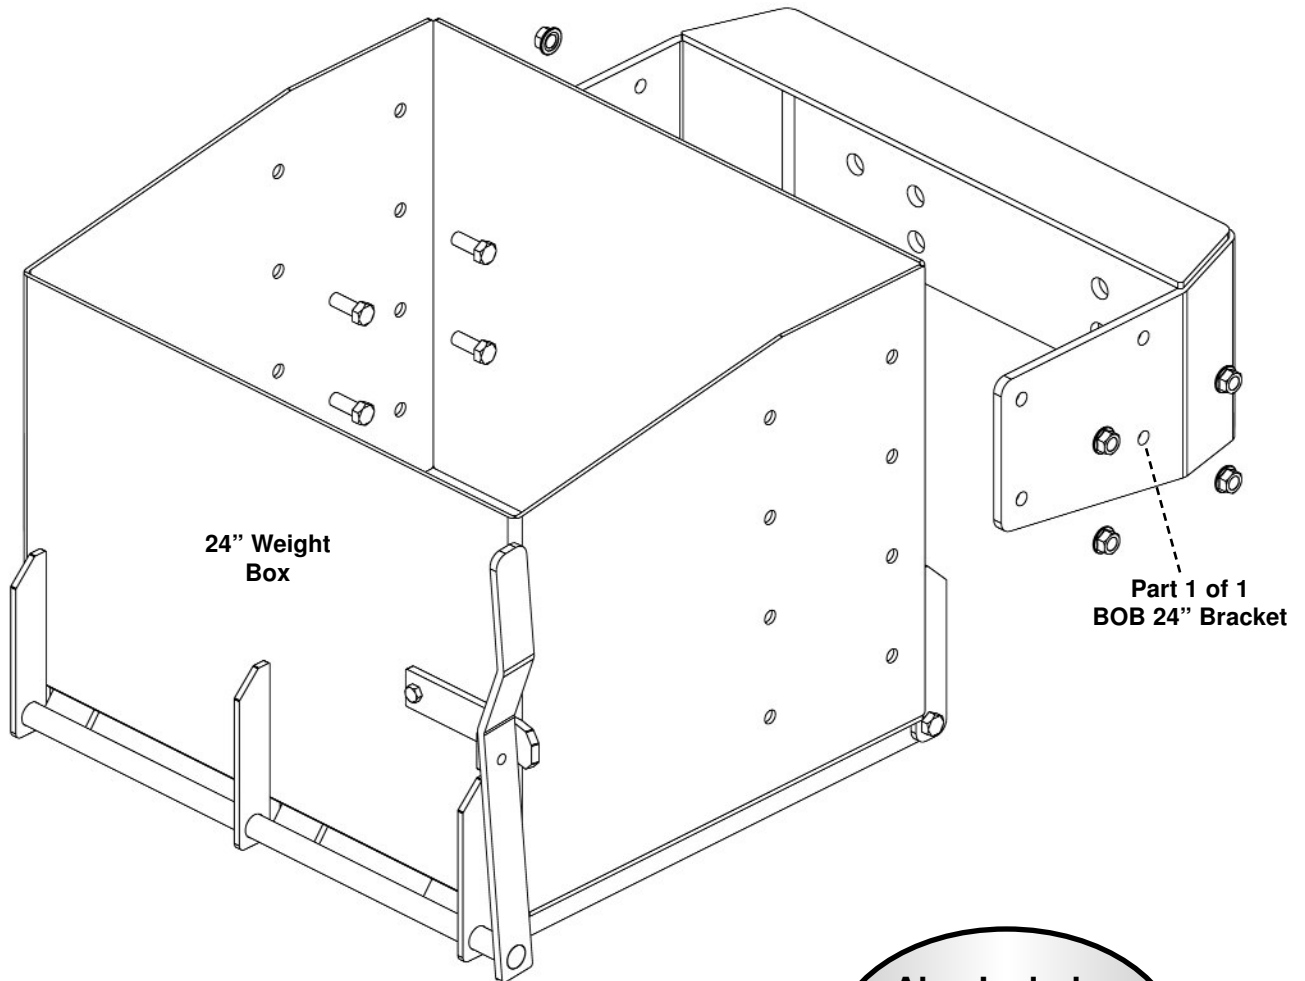

BOB 24"

CIH 5100-5200 and Agco RT 135-155 Series

Bracket Part Number: 2278

(24" Weight Box Part Number: 1830)

Also Includes
Weight Box
Mounting Bolt Bag
(PN: 40001)

Phone - 800.328.1752
Fax - 320.329.3709
Email - sales@tractorseats.com
Web Site - www.tractorseats.com
P.O. Box 409 - 308 NW 2nd Street
Renville, MN 56284