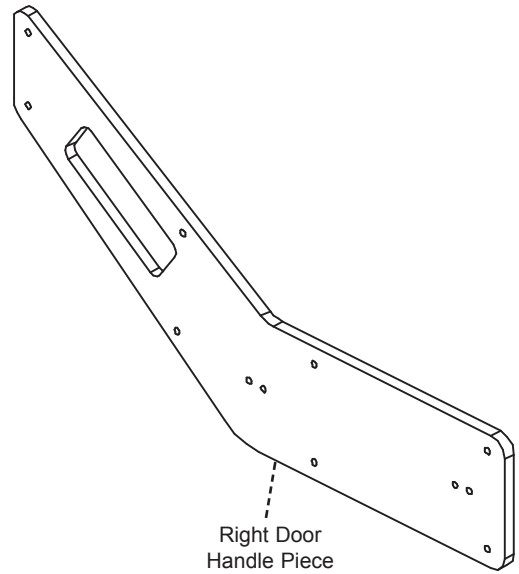

Color & Material Options

Color	Material	Part Number (pair)
Black	Fabric	PN: 4108
	Foam	PN: 4107
Brown	Fabric	PN: 4110
	Foam	PN: 4109
Burgundy	Foam	PN: 4134
Original Western Brown	Embossed Vinyl	PN: 4218
Red	Fabric	PN: 4112
	Foam	PN: 4111

1. Remove the grab handle, door latch and existing panel.
2. Remove existing U-nuts and replace with the new ones provided.
3. Install the new panel with the screws and snap receivers provided.
4. Snap on the new buttons for the finishing touch.