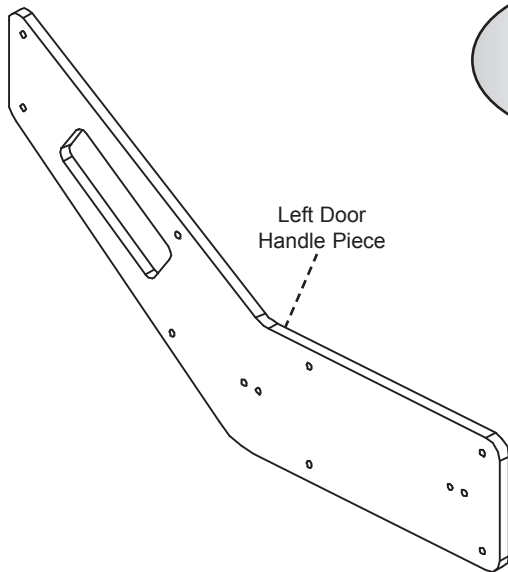

# IH 86-88 Upper Door Panels

2 Pieces Per Kit - Sold In Pairs Only

Fits Models: 786, 886, 986, 1086, 1486, 1586, 3088, 3288, 3388, 3488, 3588, 3688, 3788, 5088, 5288, 5488, 6388, 6588, 6788, Hydro 186

**Note:**  
These pieces fit in  
the door behind the  
grab handle.