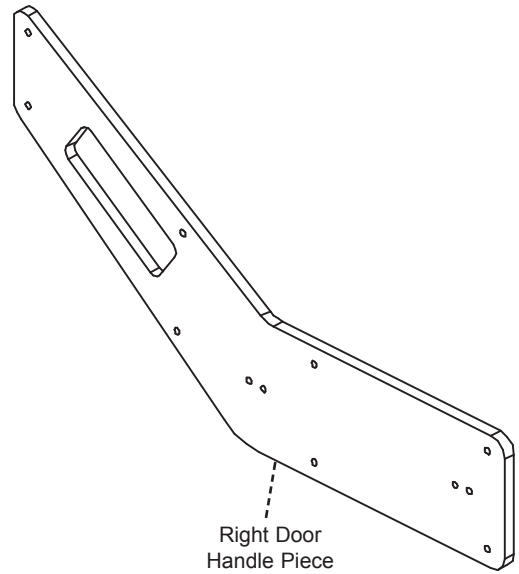

IH 86-88 Upper Door Panels

2 Pieces Per Kit - Sold In Pairs Only

Fits Models: 786, 886, 986, 1086, 1486, 1586, 3088, 3288, 3388, 3488, 3588, 3688, 3788, 5088, 5288, 5488, 6388, 6588, 6788, Hydro 186

Note:
These pieces fit in
the door behind the
grab handle.