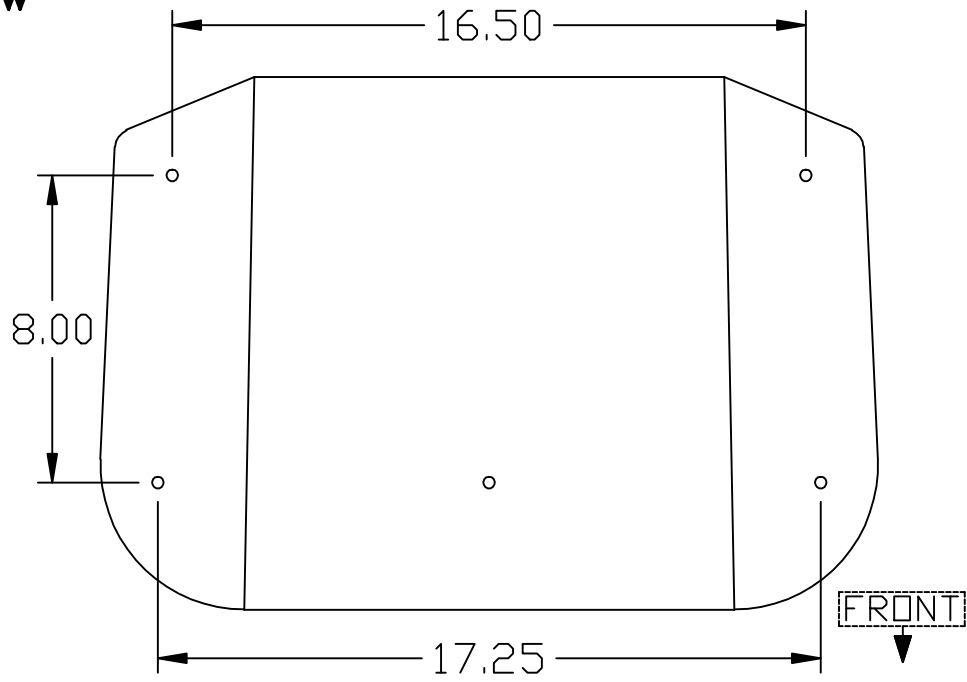

AC 210

Bottom View

Side View

AC 210

Back View

Original Sytle Armrest Assembly