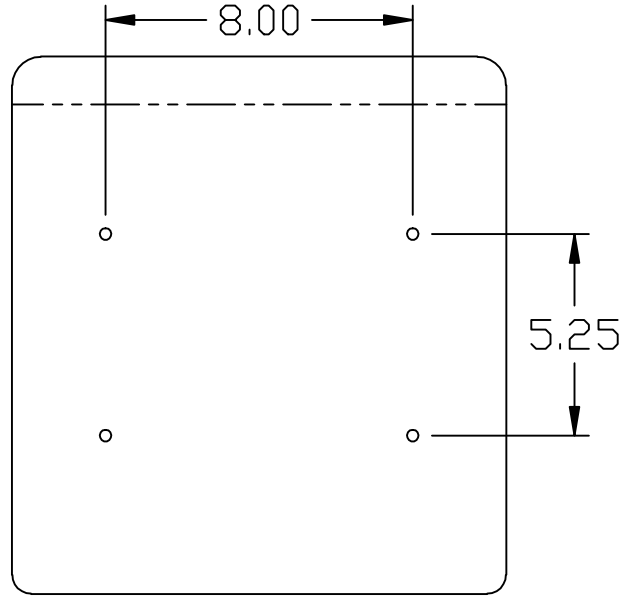

AC 210

Bottom View

Side View

AC 210

Back View

Original Sytle Armrest Assembly