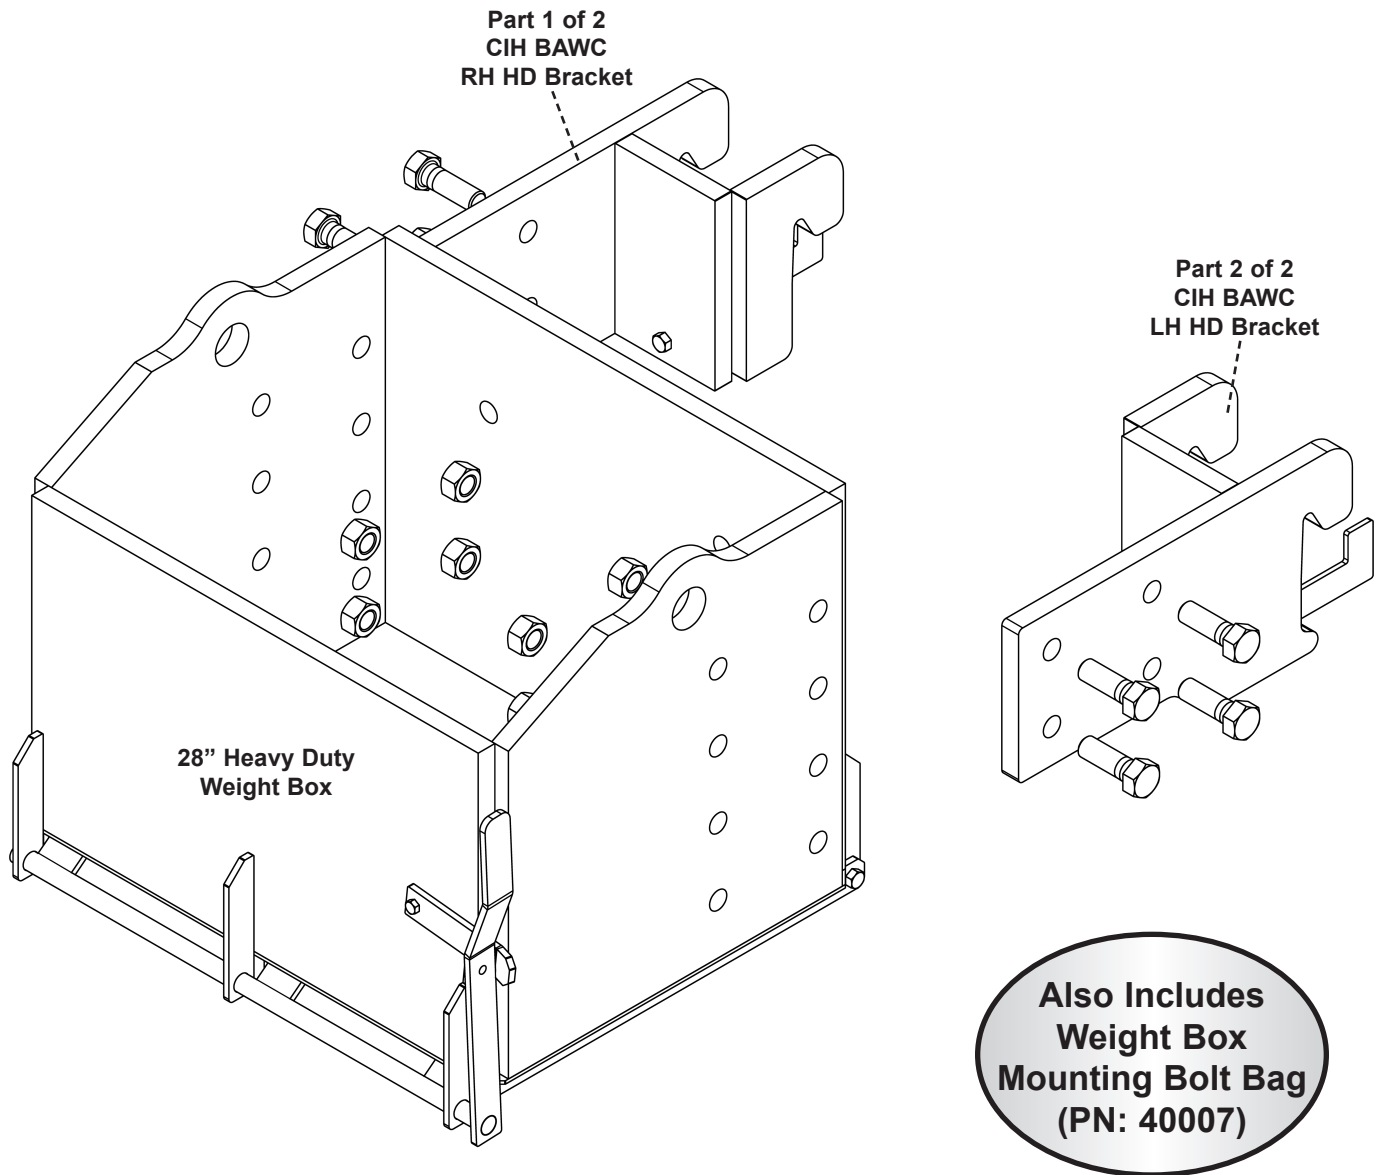

CIH MX 2011 Tier 4 Heavy Duty BOA

235, 260, 290, 315, 340 Model Year 2011 Tier 4 Only

Part Number: 2479

(28" Heavy Duty Weight Box Part Number: 1814)

Also Includes
Weight Box
Mounting Bolt Bag
(PN: 40007)

180, 190, 210, 225, 235, 260, 290, 315, 340 Model Year 2011 Tier 4 Only

Part Number: 2485

(28" Heavy Duty Weight Box Part Number: 1814)

Phone - 800.328.1752

Fax - 320.329.3709

Email - sales@tractorseats.com