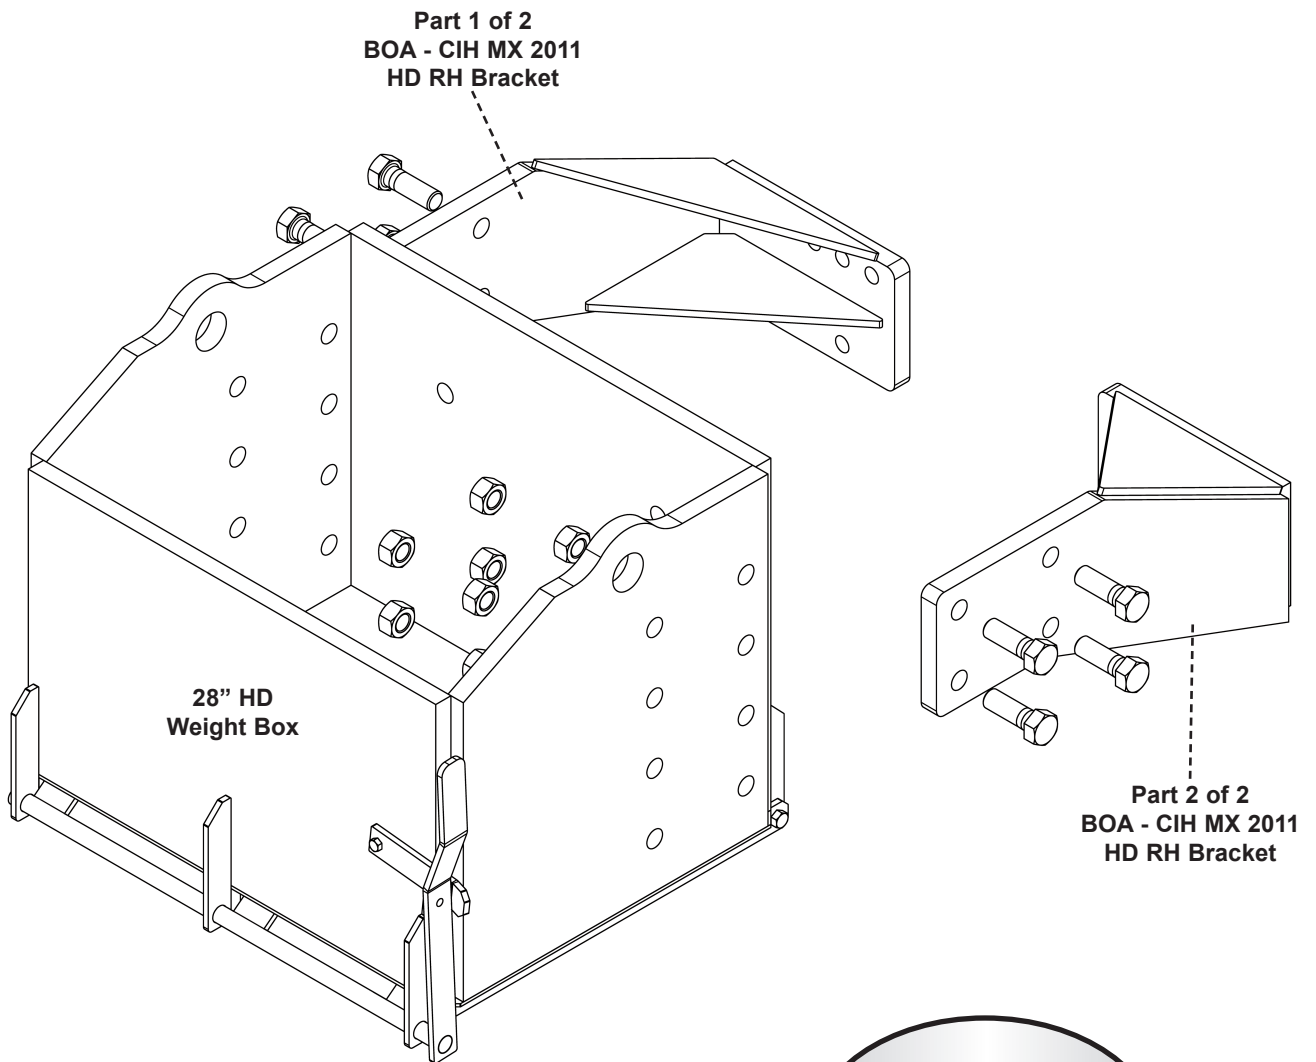

CIH MX 2011 Tier 4 Heavy Duty BOA

235, 260, 290, 315, 340 Model Year 2011 Tier 4 Only

Part Number: 2479

(28" Heavy Duty Weight Box Part Number: 1814)

Also Includes
Weight Box
Mounting Bolt Bag
(PN: 40007)

180, 190, 210, 225, 235, 260, 290, 315, 340 Model Year 2011 Tier 4 Only

Part Number: 2485

(28" Heavy Duty Weight Box Part Number: 1814)

Phone - 800.328.1752

Fax - 320.329.3709

Email - sales@tractorseats.com