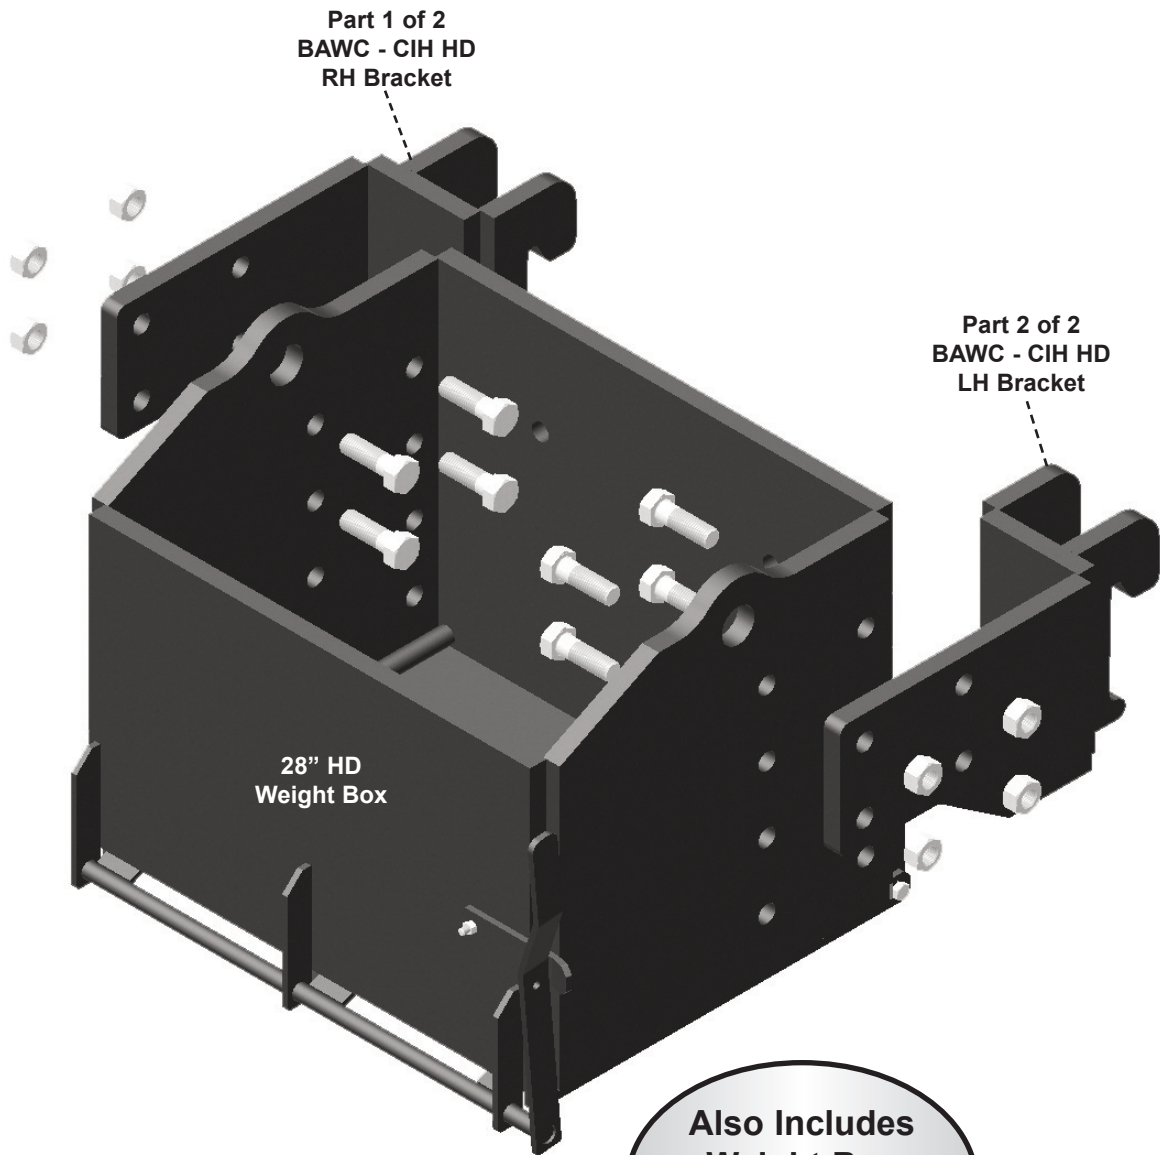

# CIH HEAVY DUTY BAWC 28"

JX, MX, MXM and Magnum Series

Part Number: 2477

(28" Heavy Duty Weight Box Part Number: 1814)

---

Phone - 800.328.1752  
Fax - 320.329.3709  
Email - [sales@tractorseats.com](mailto:sales@tractorseats.com)  
Web Site - [www.tractorseats.com](http://www.tractorseats.com)  
P.O. Box 409 - 308 NW 2nd Street  
Renville, MN 56284