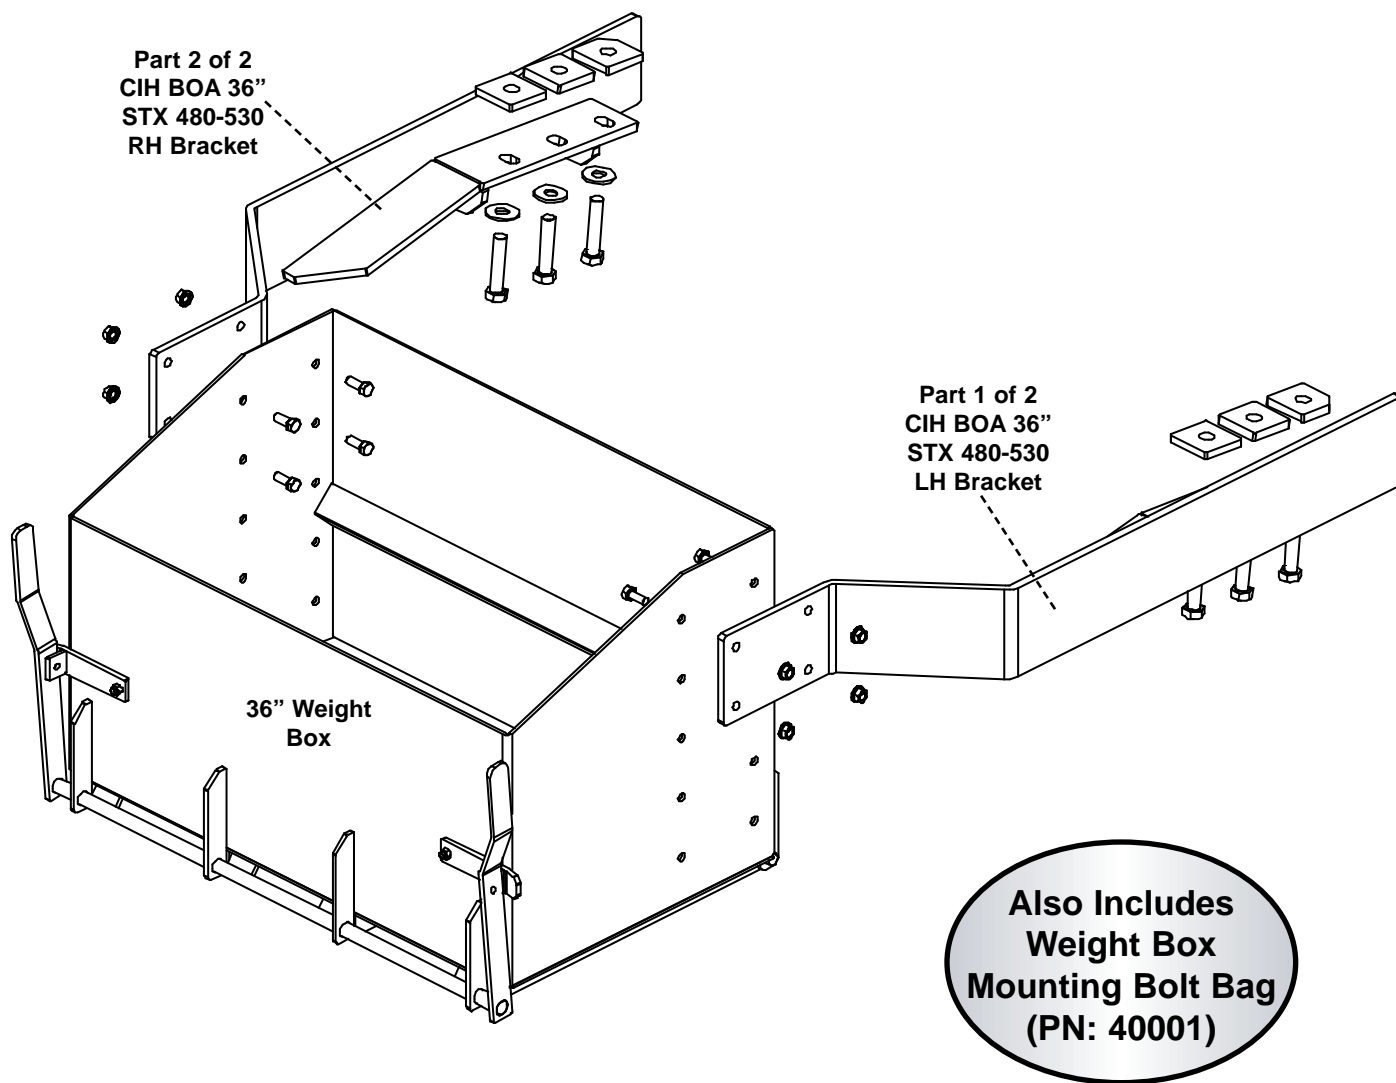

CIH BOA 36" STX New Holland TJ Series

Bracket Part Number: 2469

(36" Weight Box Part Number: 1833)

Included Hardware:

- 6 - 1/2" Spacer Plates
- 6 - 20mm x 90mm Bolts (PN: 86135)
- 6 - 3/4" Flat Washers (PN: 80222)