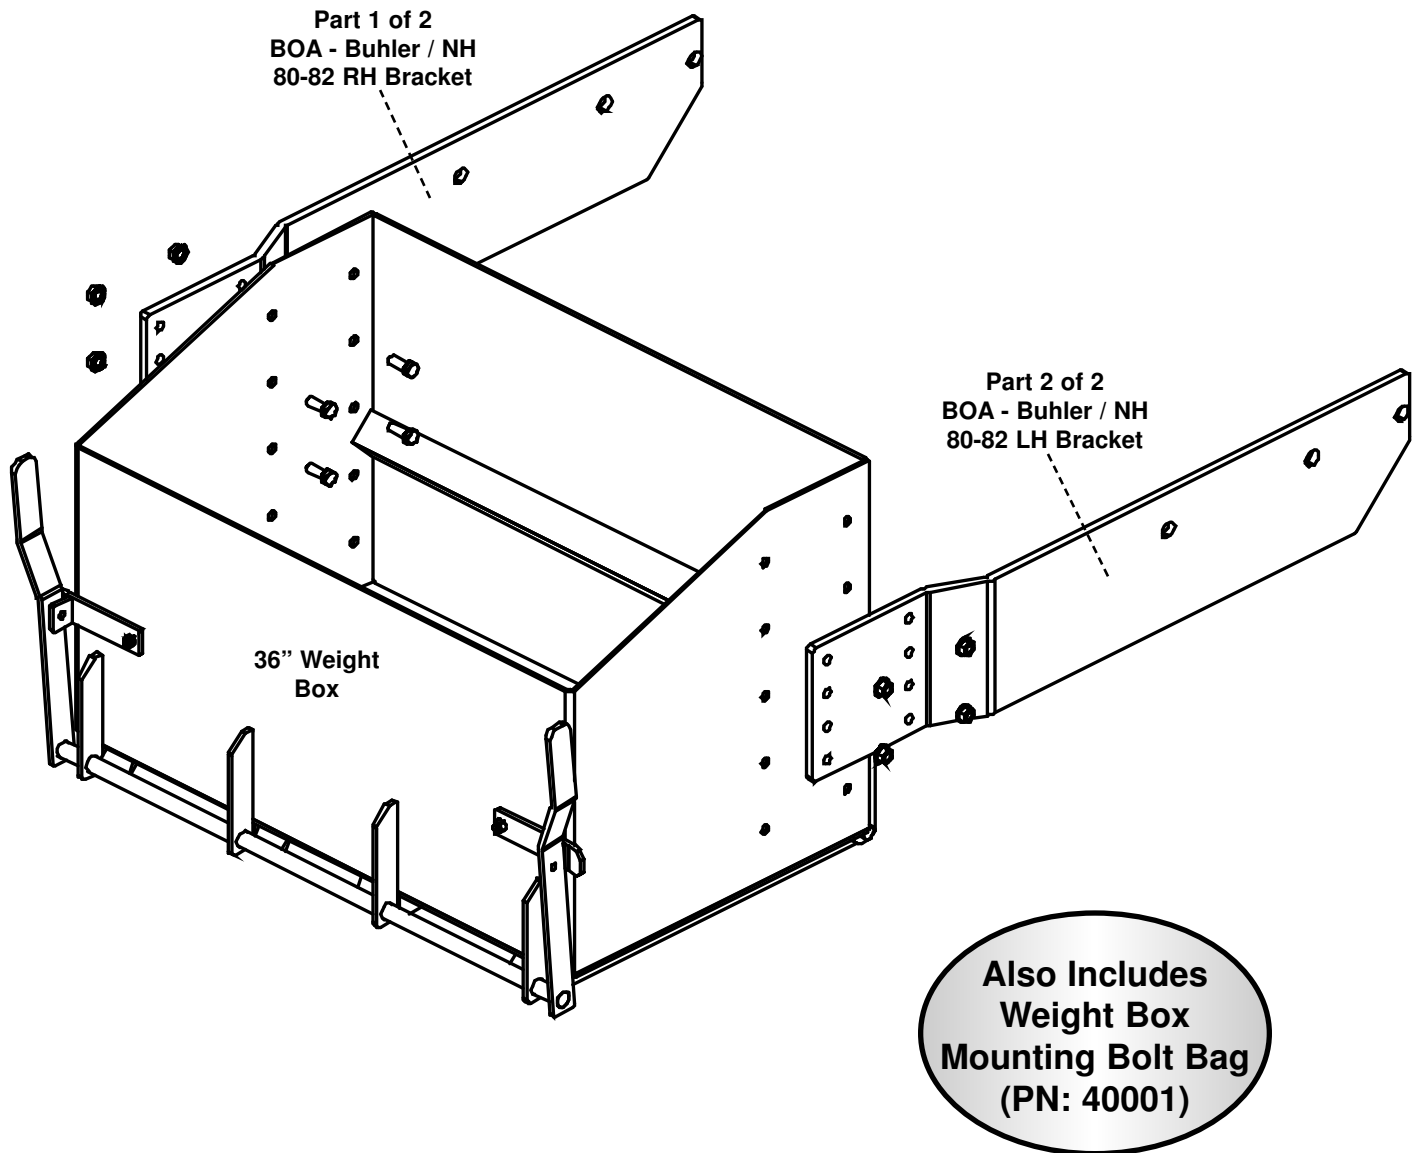

# Buhler / New Holland BOA

(Versatile) 4WD

Part Number: 2316

(36" Weight Box Part Number: 1833)

Phone - 800.328.1752  
Fax - 320.329.3709  
Email - sales@tractorseats.com  
Web Site - www.tractorseats.com  
P.O. Box 409 - 308 NW 2nd Street  
Renville, MN 56284