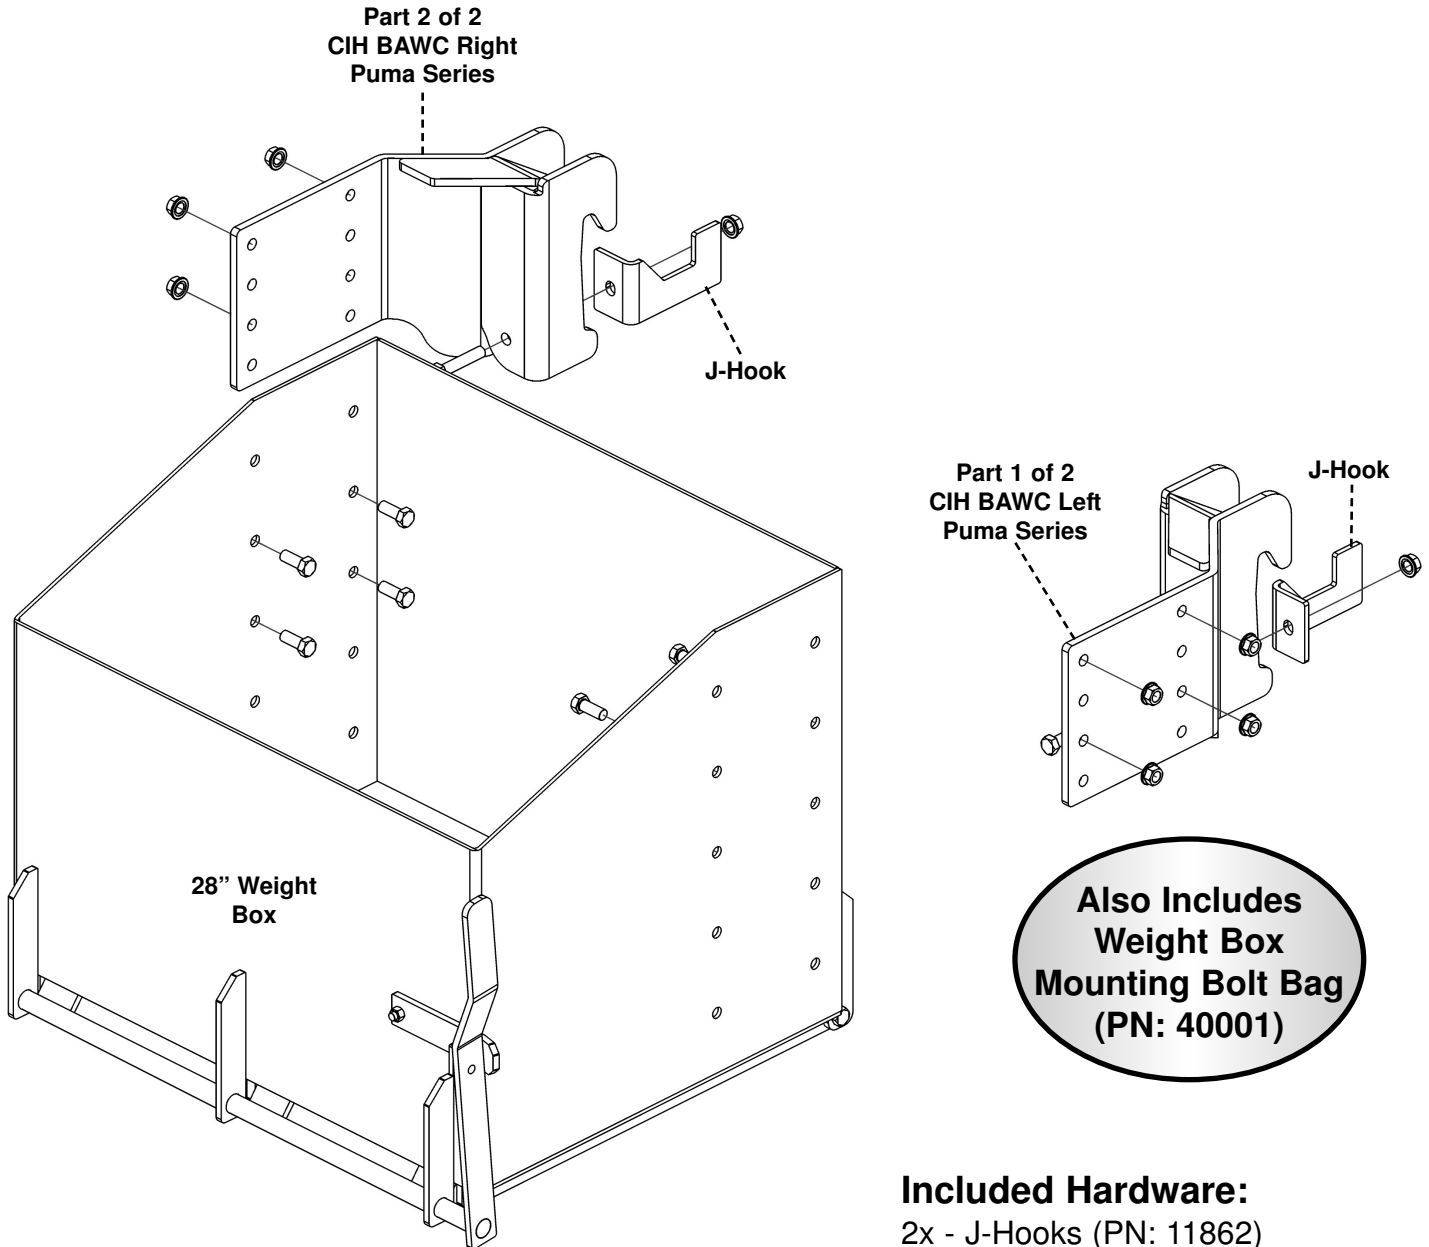

CIH - New Holland BOB 28"

Bracket Part Number: 2304
(28" Weight Box Part Number: 1831)

**Also Includes
Weight Box
Mounting Bolt Bag
(PN: 40001)**

Phone - 800.328.1752
Fax - 320.329.3709
Email - sales@tractorseats.com
Web Site - www.tractorseats.com
P.O. Box 409 - 308 NW 2nd Street
Renville, MN 56284

CIH BAWC 28"

CIH Puma Series

Bracket Part Number: 2470

(28" Weight Box Part Number: 1831)

Included Hardware:

2x - J-Hooks (PN: 11862)

2x - 1/2" x 2 1/2" Bolts (PN: 85110)

2x - 1/2" Flange Nuts (PN: 80151)