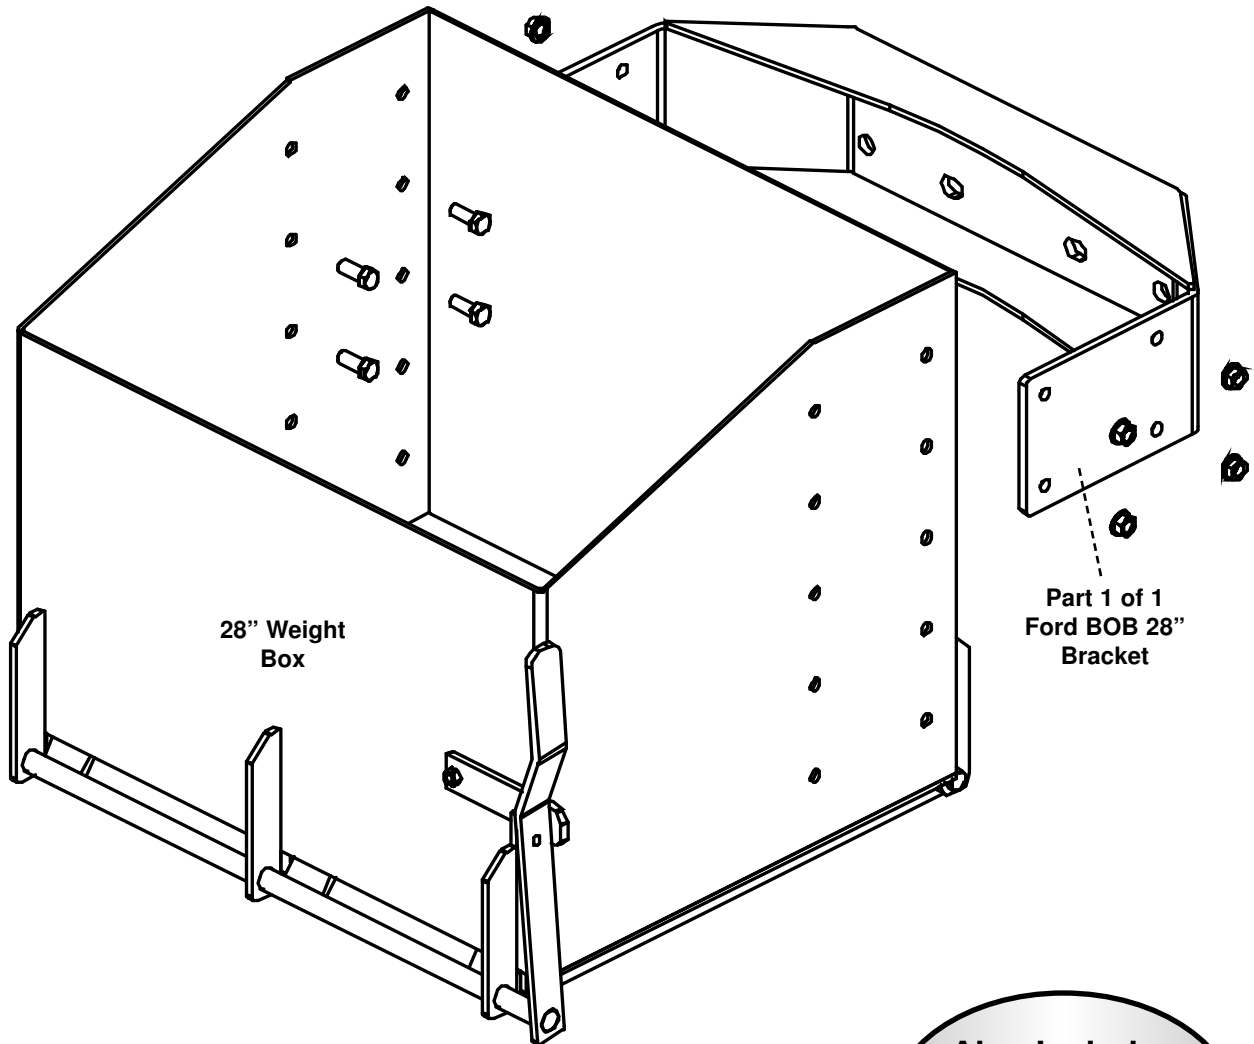

CIH - New Holland BOB 28"

Bracket Part Number: 2304
(28" Weight Box Part Number: 1831)

**Also Includes
Weight Box
Mounting Bolt Bag
(PN: 40001)**

Phone - 800.328.1752
Fax - 320.329.3709
Email - sales@tractorseats.com
Web Site - www.tractorseats.com
P.O. Box 409 - 308 NW 2nd Street
Renville, MN 56284

CIH BAWC 28"

CIH Puma Series

Bracket Part Number: 2470

(28" Weight Box Part Number: 1831)

Included Hardware:

2x - J-Hooks (PN: 11862)

2x - 1/2" x 2 1/2" Bolts (PN: 85110)

2x - 1/2" Flange Nuts (PN: 80151)