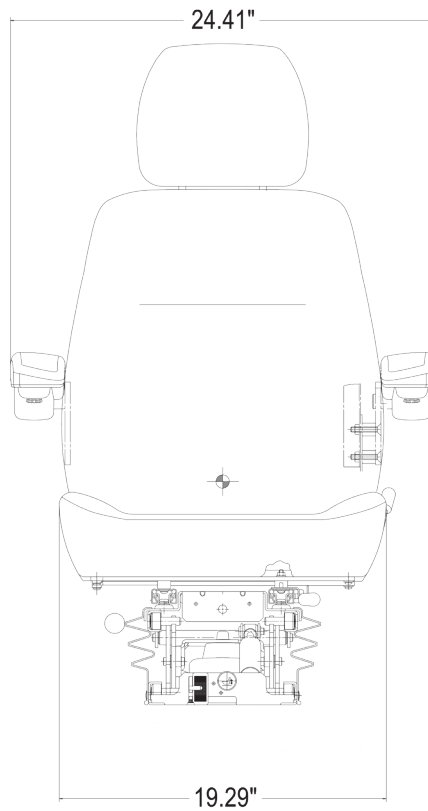

KM 151 Uni Pro™ Seat & Air/Mech Suspension

Front View

Side View