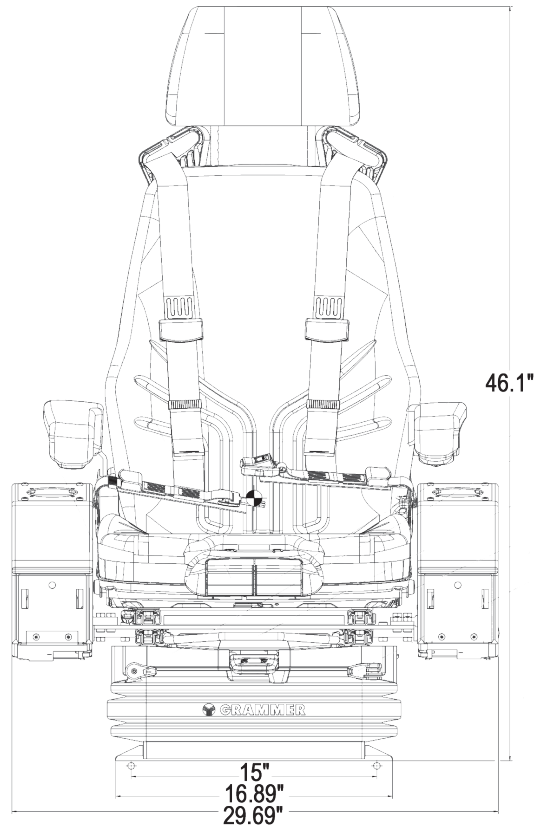

KM MSG97AL/722 Uni Pro™ Seat & Suspension w/Pods

Front View

Side Left View