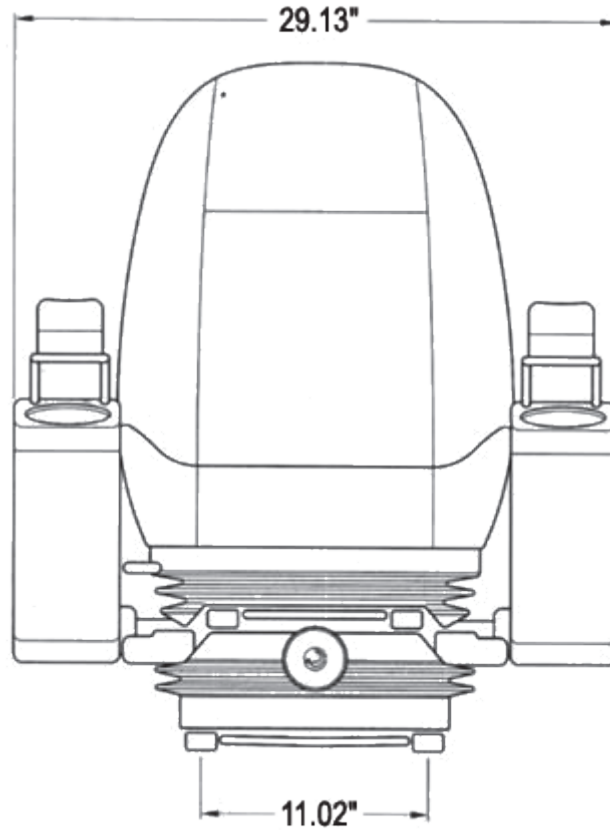

# KM 525P Uni Pro™ Seat & Suspension w/Pods

Front View

Side View