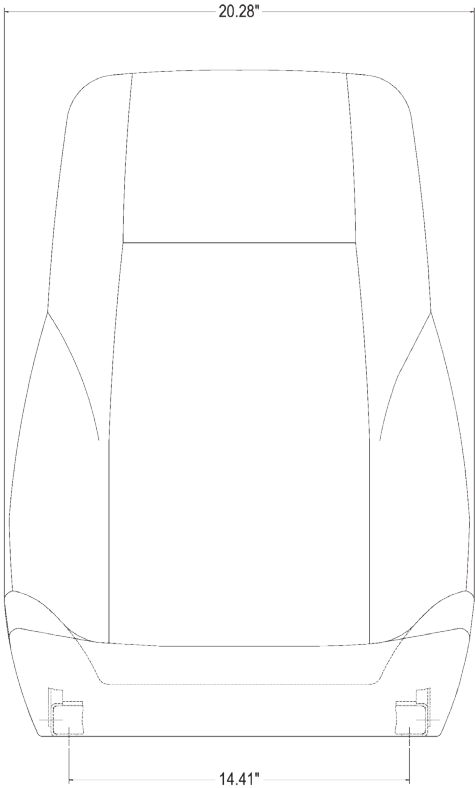

KM 1021 Uni Pro

Front View

Side View