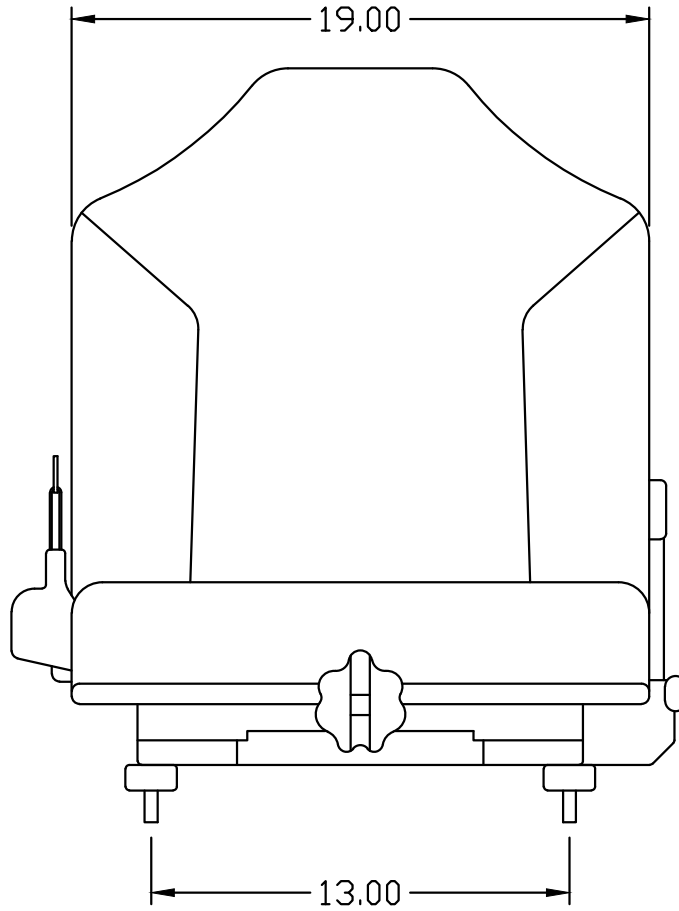

KM 1695 Uni Pro

Front View

Side View