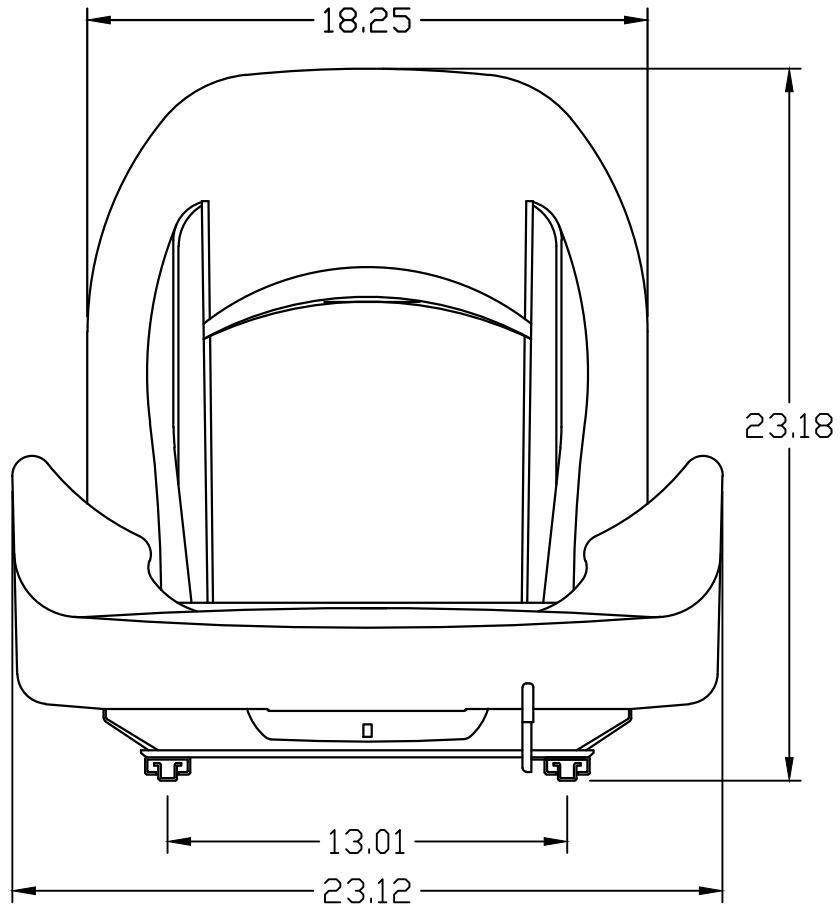

KM 52 Uni Pro

Front View

Side View