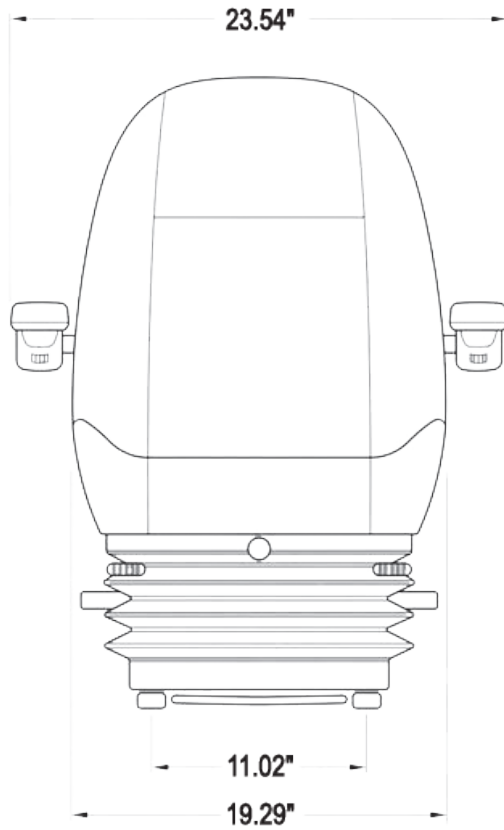

KM 502 Uni Pro™ Seat & Air/Mech Suspension

Front View

Side View