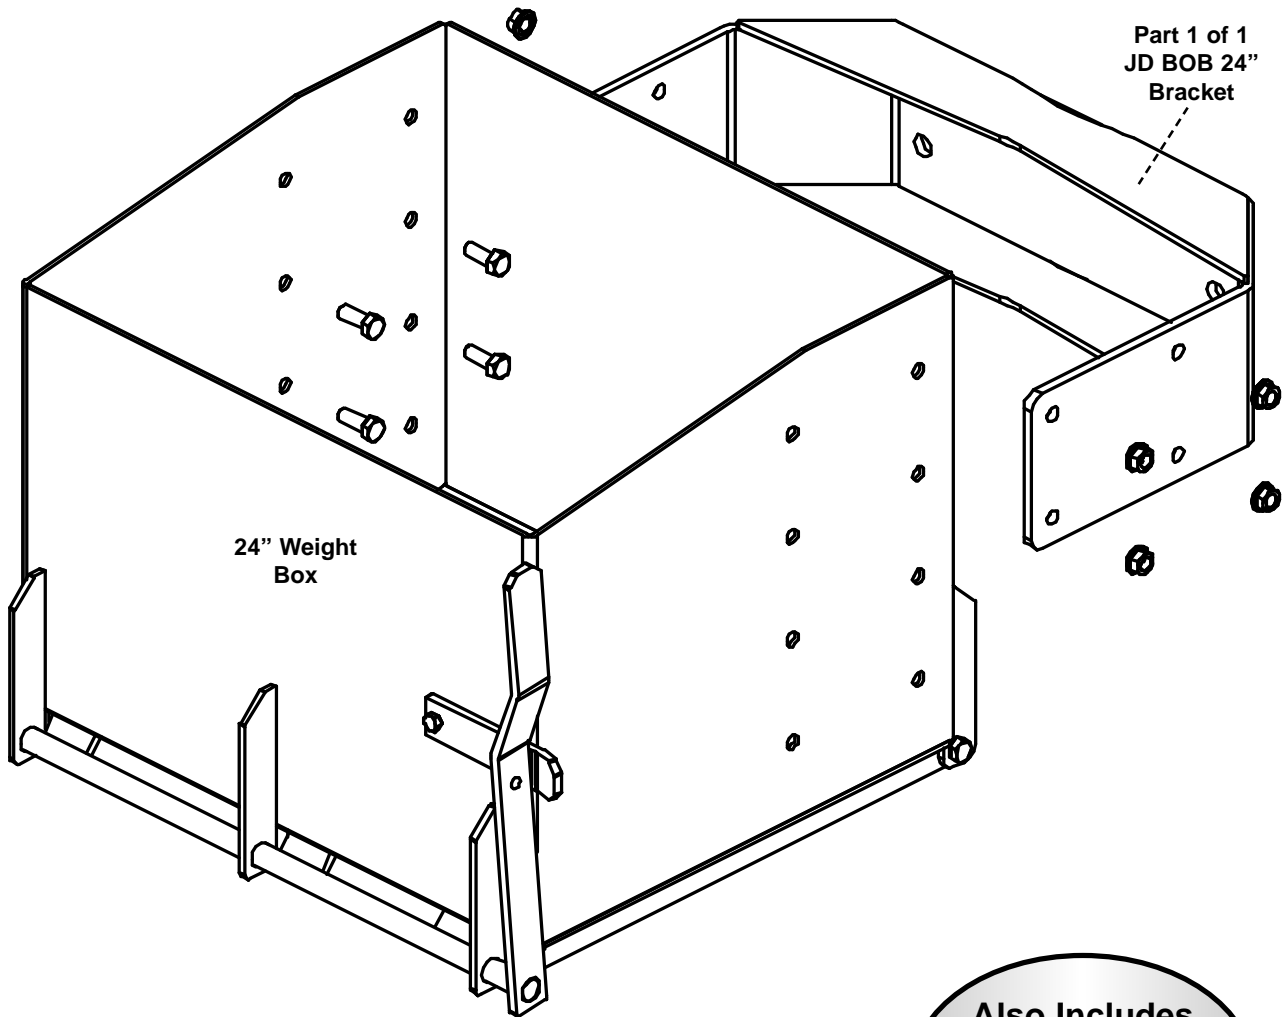

# John Deere BOB 24"

30, 40, 50, 55, 60, 7000, 7030 & 8000 Series

Bracket Part Number: 2338

(24" Weight Box Part Number: 1825)

Also Includes  
Weight Box  
Mounting Bolt Bag  
(PN: 40001)

Phone - 800.328.1752  
Fax - 320.329.3709  
Email - sales@tractorseats.com  
Web Site - www.tractorseats.com  
P.O. Box 409 - 308 NW 2nd Street  
Renville, MN 56284

# John Deere BOB 28"

30, 40, 50, 55, 60, 7000, 7030 & 8000 Series

Bracket Part Number: 2339

(28" Weight Box Part Number: 1826)

Also Includes  
Weight Box  
Mounting Bolt Bag  
(PN: 40001)

Phone - 800.328.1752  
Fax - 320.329.3709  
Email - sales@tractorseats.com  
Web Site - www.tractorseats.com  
P.O. Box 409 - 308 NW 2nd Street  
Renville, MN 56284

# John Deere BAW 28" - 14 Weights

30, 40, 50, 55, 60, 5000, 6000, 7000, 7200, 7400 & 8000 Series

Bracket Part Number: 2447

(28" Weight Box Part Number: 1826)

Also Includes  
Weight Box  
Mounting Bolt Bag  
(PN: 40001)

# John Deere BAW 28" - 20 Weights

30, 40, 50, 55, 60, 5000, 6000, 7000, 7200, 7400 & 8000 Series

Bracket Part Number: 2448

(28" Weight Box Part Number: 1826)

Also Includes  
Weight Box  
Mounting Bolt Bag  
(PN: 40002)