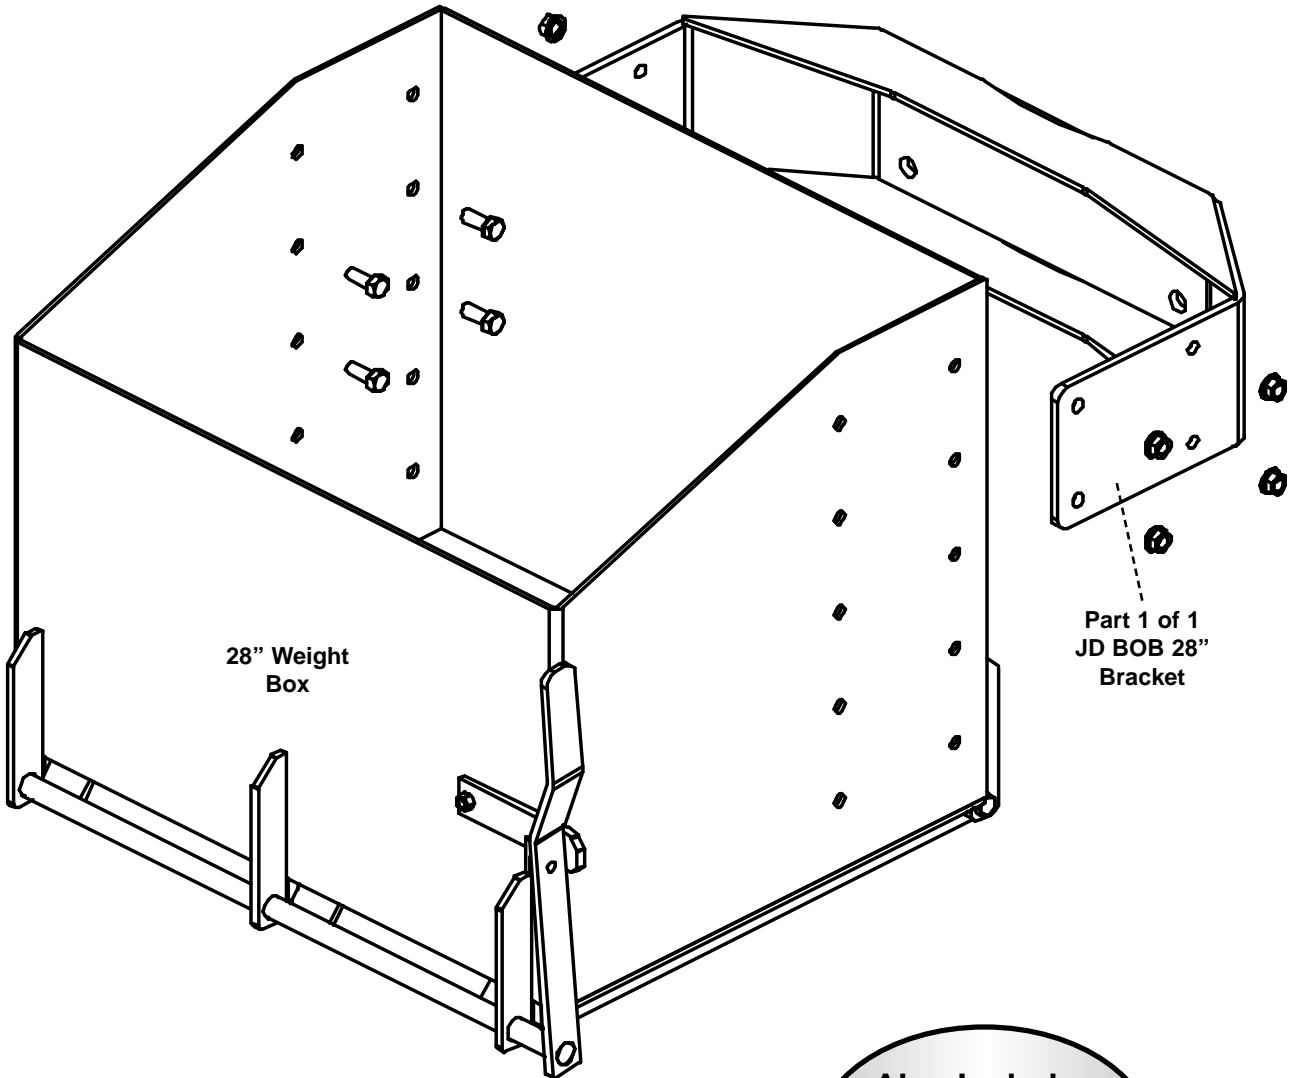

# John Deere BOB 24"

30, 40, 50, 55, 60, 7000, 7030 & 8000 Series

Bracket Part Number: 2338

(24" Weight Box Part Number: 1825)

Also Includes  
Weight Box  
Mounting Bolt Bag  
(PN: 40001)

Phone - 800.328.1752  
Fax - 320.329.3709  
Email - sales@tractorseats.com  
Web Site - www.tractorseats.com  
P.O. Box 409 - 308 NW 2nd Street  
Renville, MN 56284

# John Deere BOB 28"

30, 40, 50, 55, 60, 7000, 7030 & 8000 Series

Bracket Part Number: 2339

(28" Weight Box Part Number: 1826)

Also Includes  
Weight Box  
Mounting Bolt Bag  
(PN: 40001)

Phone - 800.328.1752  
Fax - 320.329.3709  
Email - sales@tractorseats.com  
Web Site - www.tractorseats.com  
P.O. Box 409 - 308 NW 2nd Street  
Renville, MN 56284

# John Deere BAW 28" - 14 Weights

30, 40, 50, 55, 60, 5000, 6000, 7000, 7200, 7400 & 8000 Series

Bracket Part Number: 2447

(28" Weight Box Part Number: 1826)

Also Includes  
Weight Box  
Mounting Bolt Bag  
(PN: 40001)

# John Deere BAW 28" - 20 Weights

30, 40, 50, 55, 60, 5000, 6000, 7000, 7200, 7400 & 8000 Series

Bracket Part Number: 2448

(28" Weight Box Part Number: 1826)

Also Includes  
Weight Box  
Mounting Bolt Bag  
(PN: 40002)