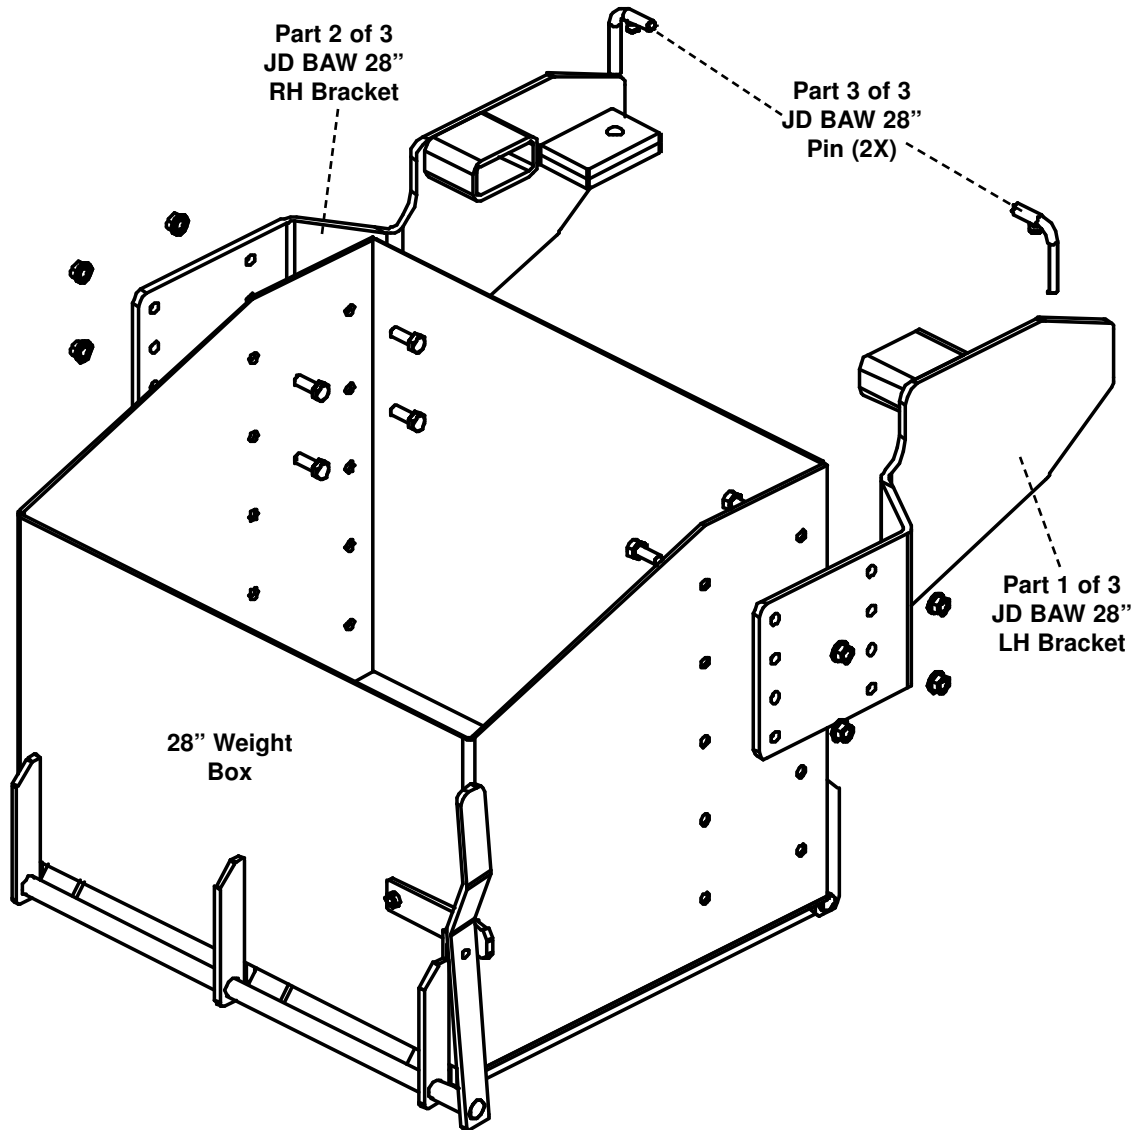

# John Deere BOB 24"

30, 40, 50, 55, 60, 7000, 7030 & 8000 Series

Bracket Part Number: 2338

(24" Weight Box Part Number: 1825)

Also Includes  
Weight Box  
Mounting Bolt Bag  
(PN: 40001)

Phone - 800.328.1752  
Fax - 320.329.3709  
Email - sales@tractorseats.com  
Web Site - www.tractorseats.com  
P.O. Box 409 - 308 NW 2nd Street  
Renville, MN 56284

# John Deere BOB 28"

30, 40, 50, 55, 60, 7000, 7030 & 8000 Series

Bracket Part Number: 2339

(28" Weight Box Part Number: 1826)

Also Includes  
Weight Box  
Mounting Bolt Bag  
(PN: 40001)

Phone - 800.328.1752  
Fax - 320.329.3709  
Email - sales@tractorseats.com  
Web Site - www.tractorseats.com  
P.O. Box 409 - 308 NW 2nd Street  
Renville, MN 56284

# John Deere BAW 28" - 14 Weights

30, 40, 50, 55, 60, 5000, 6000, 7000, 7200, 7400 & 8000 Series

Bracket Part Number: 2447

(28" Weight Box Part Number: 1826)

Also Includes  
Weight Box  
Mounting Bolt Bag  
(PN: 40001)

# John Deere BAW 28" - 20 Weights

30, 40, 50, 55, 60, 5000, 6000, 7000, 7200, 7400 & 8000 Series

Bracket Part Number: 2448

(28" Weight Box Part Number: 1826)

Also Includes  
Weight Box  
Mounting Bolt Bag  
(PN: 40002)