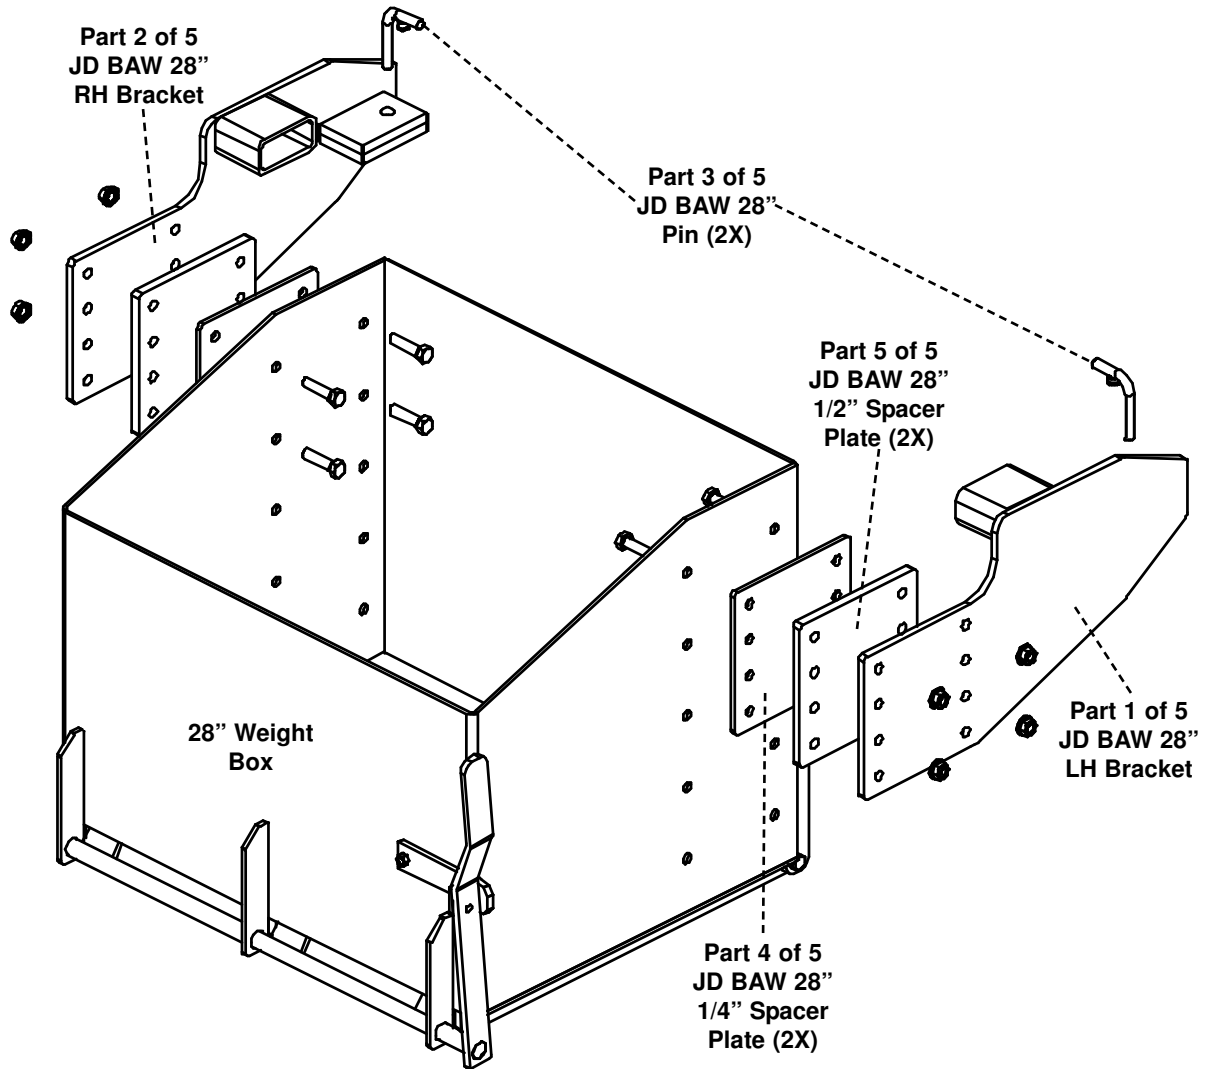

# John Deere BAW 28" - 14 Weights

30, 40, 50, 55, 60, 5000, 6000, 7000, 7200, 7400 & 8000 Series

Bracket Part Number: 2447

(28" Weight Box Part Number: 1826)

Also Includes  
Weight Box  
Mounting Bolt Bag  
(PN: 40001)

# John Deere BAW 28" - 20 Weights

30, 40, 50, 55, 60, 5000, 6000, 7000, 7200, 7400 & 8000 Series

Bracket Part Number: 2448

(28" Weight Box Part Number: 1826)

Also Includes  
Weight Box  
Mounting Bolt Bag  
(PN: 40002)