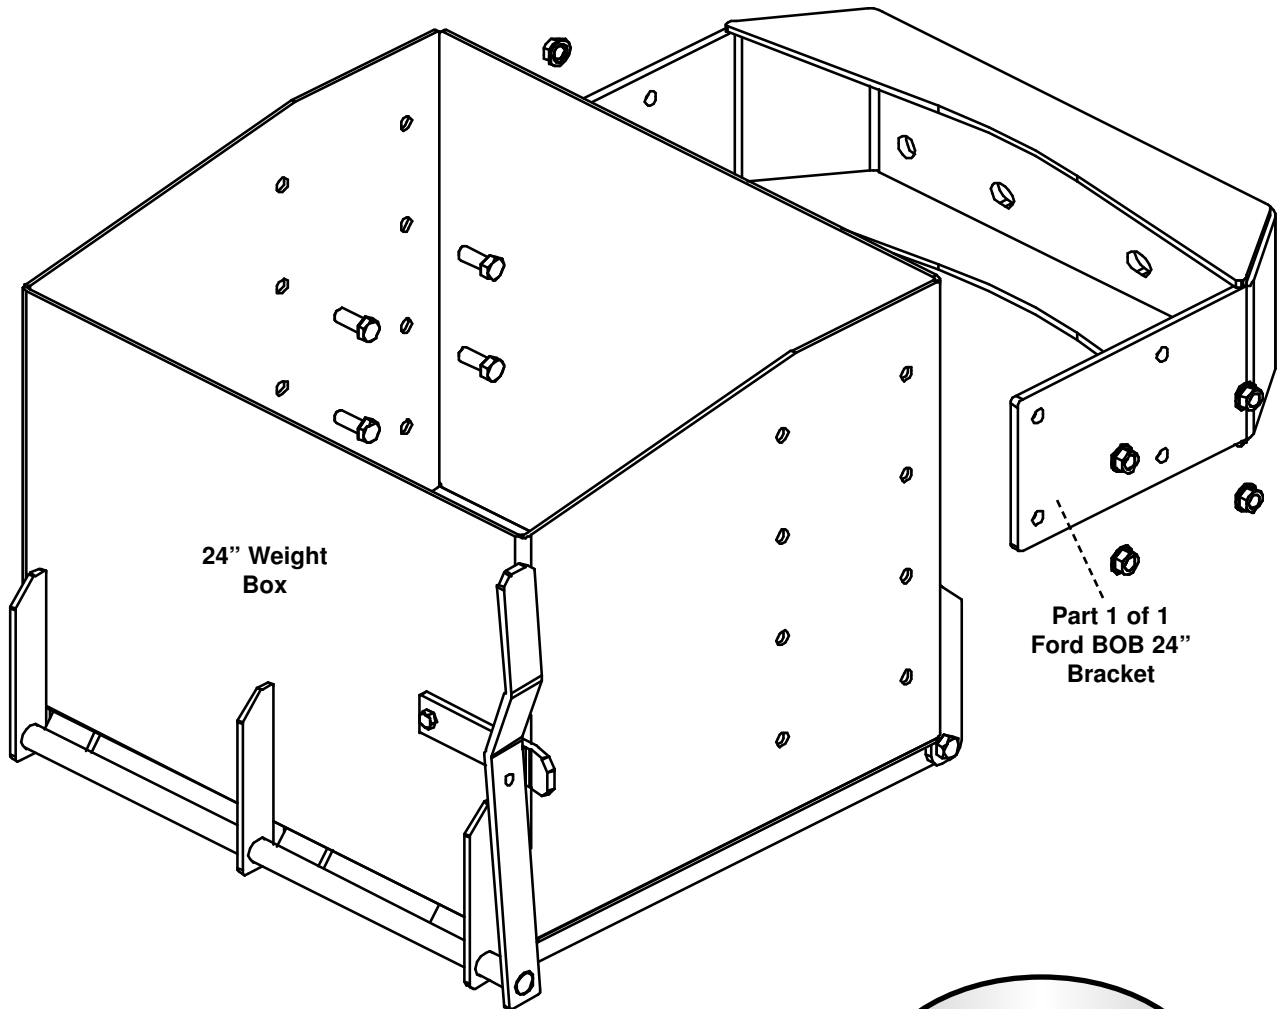

# CIH - New Holland BOB 24"

10S, 30, 35, 40, 60, JX, MXU, TN, TL, TS, 2WD TM Series

Bracket Part Number: 2303

(24" Weight Box Part Number: 1830)

Also Includes  
Weight Box  
Mounting Bolt Bag  
(PN: 40001)

# CIH - New Holland BOB 28"

Bracket Part Number: 2304  
(28" Weight Box Part Number: 1831)

**Also Includes  
Weight Box  
Mounting Bolt Bag  
(PN: 40001)**

Phone - 800.328.1752  
Fax - 320.329.3709  
Email - sales@tractorseats.com  
Web Site - www.tractorseats.com  
P.O. Box 409 - 308 NW 2nd Street  
Renville, MN 56284