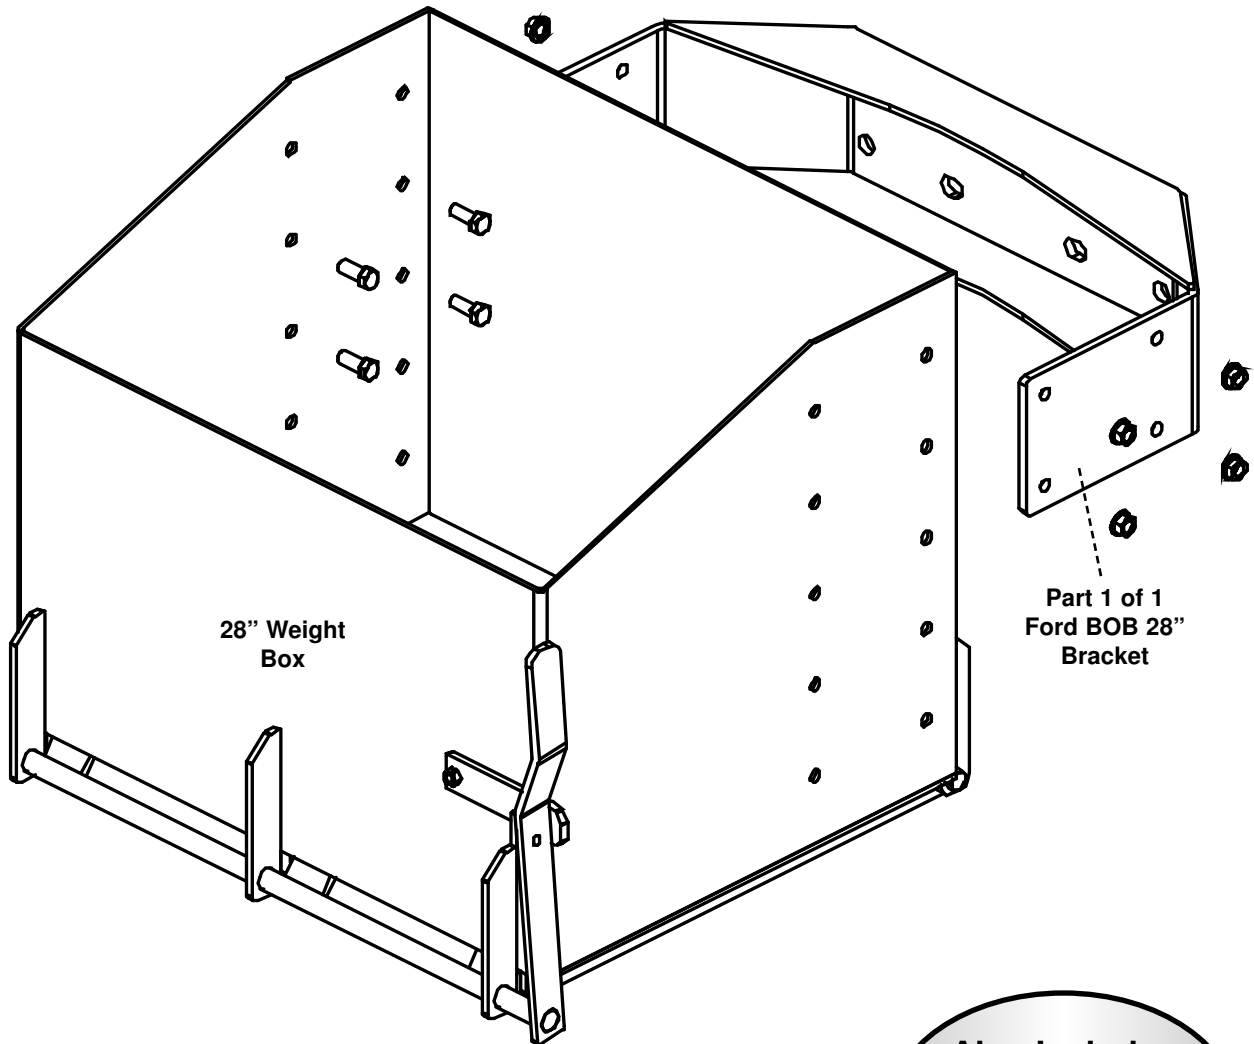

# CIH - New Holland BOB 24"

10S, 30, 35, 40, 60, JX, MXU, TN, TL, TS, 2WD TM Series

Bracket Part Number: 2303

(24" Weight Box Part Number: 1830)

Also Includes  
Weight Box  
Mounting Bolt Bag  
(PN: 40001)

# CIH - New Holland BOB 28"

Bracket Part Number: 2304  
(28" Weight Box Part Number: 1831)

**Also Includes  
Weight Box  
Mounting Bolt Bag  
(PN: 40001)**

Phone - 800.328.1752  
Fax - 320.329.3709  
Email - sales@tractorseats.com  
Web Site - www.tractorseats.com  
P.O. Box 409 - 308 NW 2nd Street  
Renville, MN 56284