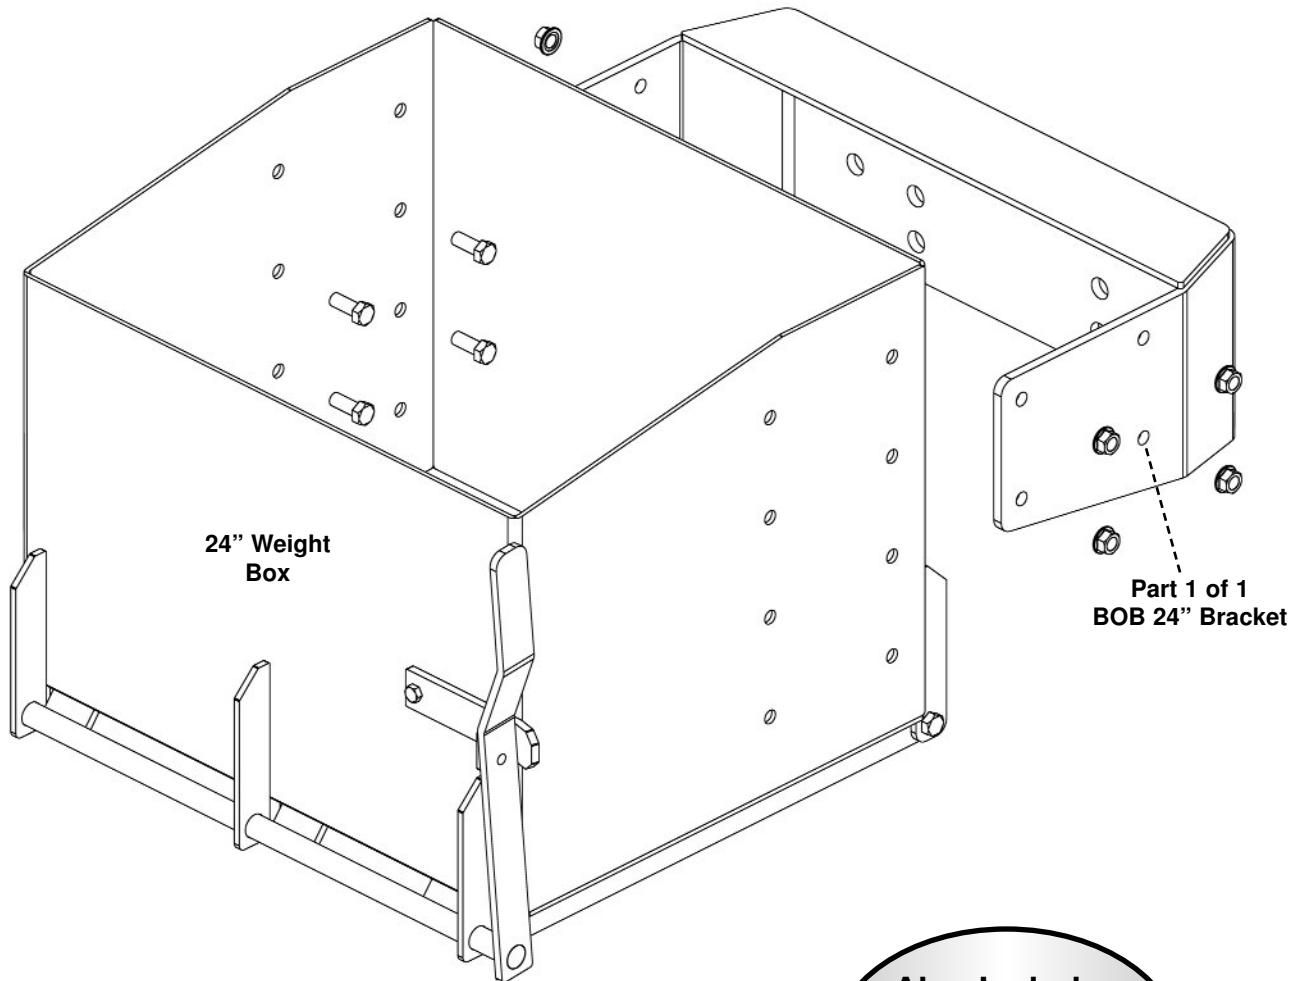

CIH BOB 24"

CIH 5100-5200 and Agco RT 135-155 Series

Bracket Part Number: 2278

(24" Weight Box Part Number: 1830)

Also Includes
Weight Box
Mounting Bolt Bag
(PN: 40001)

Phone - 800.328.1752
Fax - 320.329.3709
Email - sales@tractorseats.com
Web Site - www.tractorseats.com
P.O. Box 409 - 308 NW 2nd Street
Renville, MN 56284