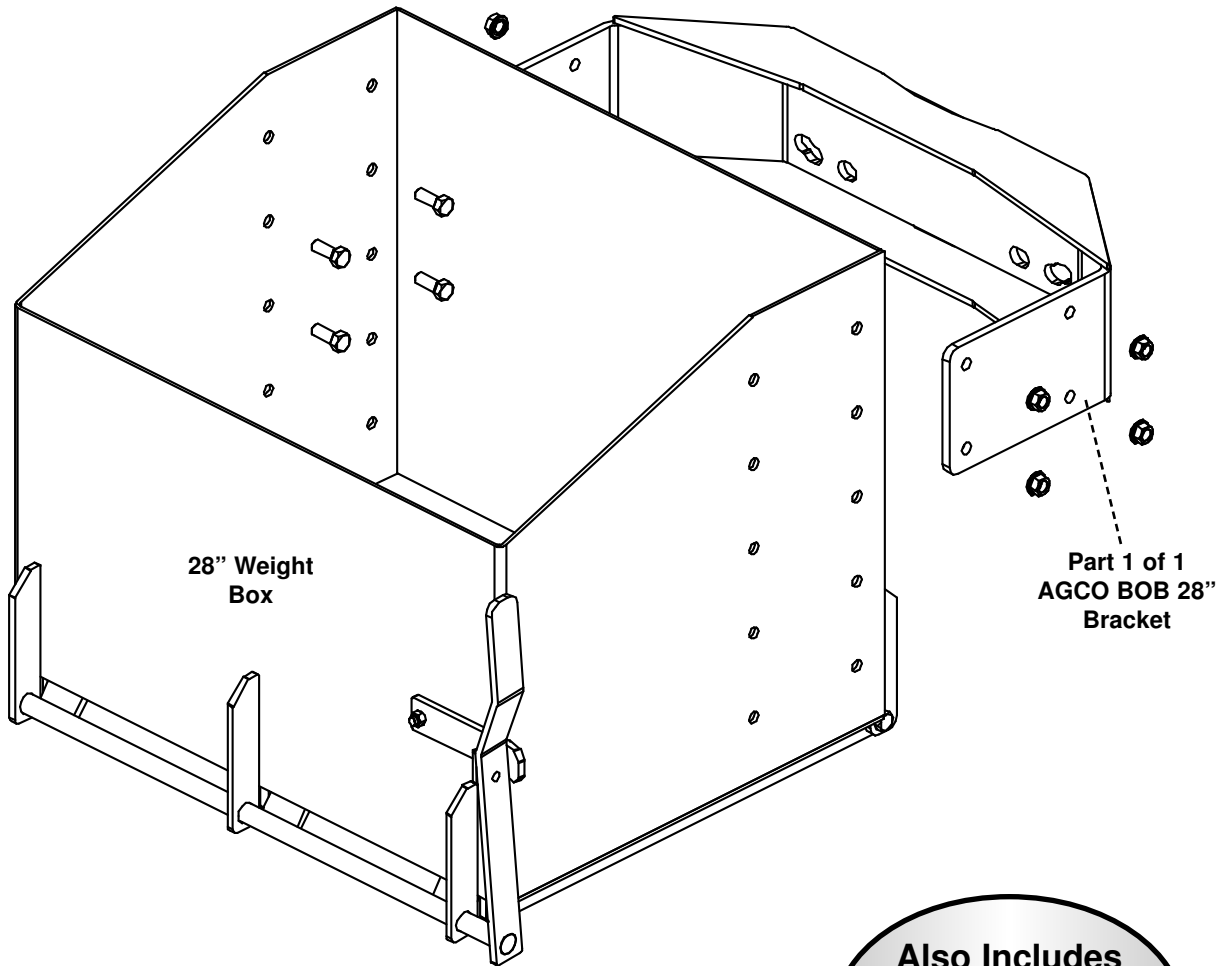

# AGCO BOB 28"

AGCO Allis, Deutz Allis & AGCO White Series

Bracket Part Number: 2223

(28" Weight Box Part Number: 1831)

Also Includes  
Weight Box  
Mounting Bolt Bag  
(PN: 40001)

Phone - 800.328.1752  
Fax - 320.329.3709  
Email - sales@tractorseats.com  
Web Site - www.tractorseats.com  
P.O. Box 409 - 308 NW 2nd Street  
Renville, MN 56284