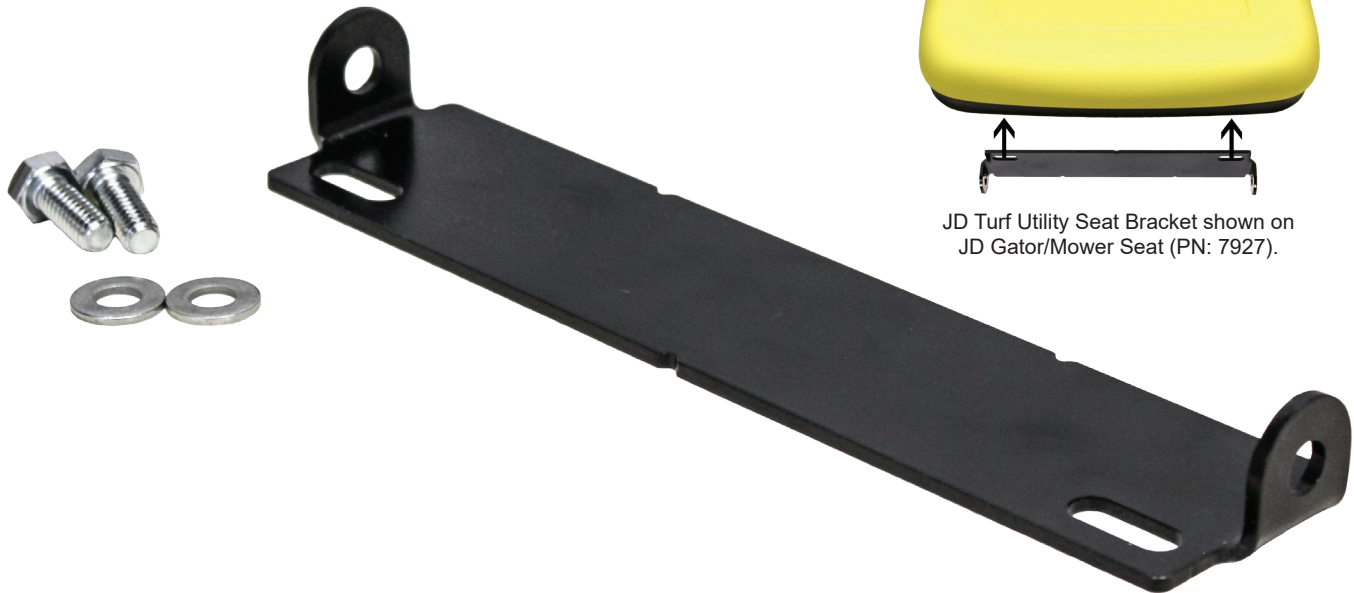

## Seat Bracket

Black  
PN: 6003

Convert the  
JD Gator/Mower,  
KM 125 or KM 129  
Uni Pro™ Bucket  
Seats into a John  
Deere® lawn  
mower seat using  
this bracket.

JD Turf Utility Seat Bracket shown on  
JD Gator/Mower Seat (PN: 7927).

# APPLICATIONS

Lawn Mowers

**JD Turf Utility Seat Bracket is required on the following John Deere® Lawn Mowers**

**Lawn Mowers:** 240, 245, 260, 265, 285, 320, 325 (Serial Number 70001 & Up), 335 (Serial No. 70001 & Up), 345 (Serial No. 70001 & Up), 415 (Serial No. 70001 & Up), 425 (Serial No. 70001 & Up), 445, 455, F710 (Serial No. 090001 & Up), F725 (Serial No. 090001 & Up), F735, G100, SST16, SST18