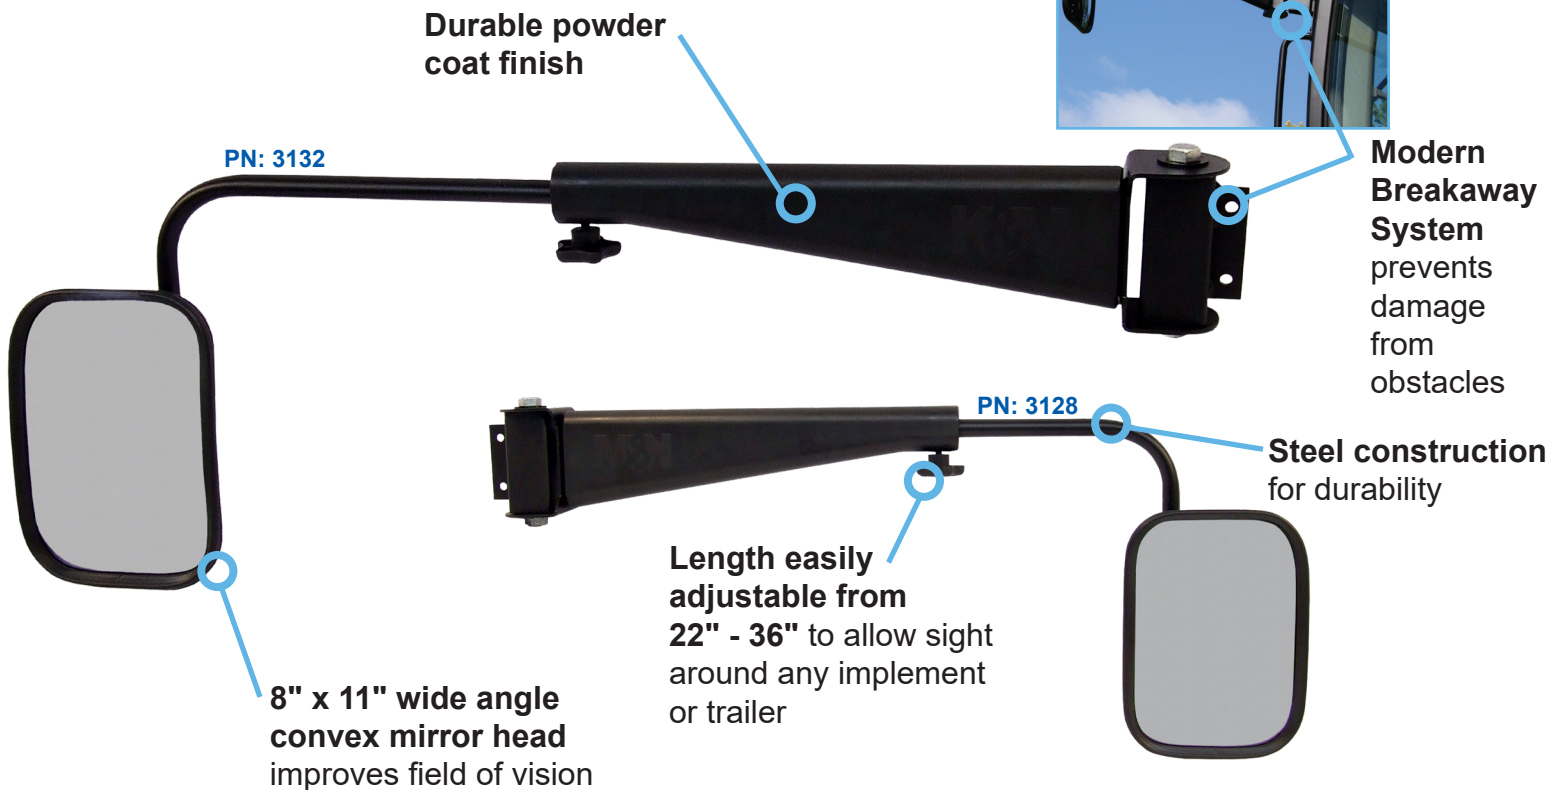

CIH 71-72 Series Magnum Mirrors

CHOOSE FROM

●
Left-Hand
Mirror
PN: 3132

OR

●
Right-Hand
Mirror
PNs: 3128

Note: Mounting bracket not shown, but standard with mirror. See reverse for drawing.

See **REVERSE** for applications and options.

- Easily adjustable and extendable to 14"
- Left-hand and right-hand mirrors sold separately
- Includes hardware, mounting bracket, and install instructions

TRACTORSSEATS.com

800-328-1752

308 NW 2nd Street • Renville, MN 56284

APPLICATIONS

Tractors

Fits - Case® 71 and 72 Series Tractors:

71 Series Magnum: 7110, 7120, 7130, 7140, 7150;

72 Series Magnum: 7210, 7220, 7230, 7240, 7250

OPTIONS

3110 Mirror Head Rect. Convex

PN: 3132 VIEW WITH BRACKET