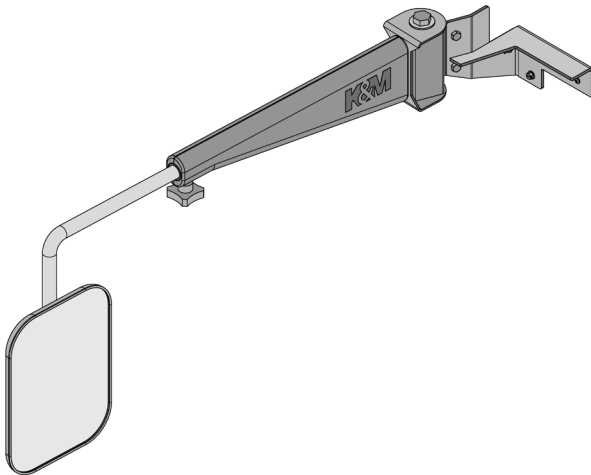

CIH 71-72 Series Magnum Mirrors

CHOOSE FROM

●
Left-Hand
Mirror
PN: 3132

OR

●
Right-Hand
Mirror
PNs: 3128

Note: Mounting bracket not shown, but standard with mirror. See reverse for drawing.

See **REVERSE** for applications and options.

APPLICATIONS

Tractors

Fits - Case® 71 and 72 Series Tractors:

71 Series Magnum: 7110, 7120, 7130, 7140, 7150;

72 Series Magnum: 7210, 7220, 7230, 7240, 7250

OPTIONS

3110 Mirror Head Rect. Convex

PN: 3132 VIEW WITH BRACKET

PN: 3128 VIEW WITH BRACKET