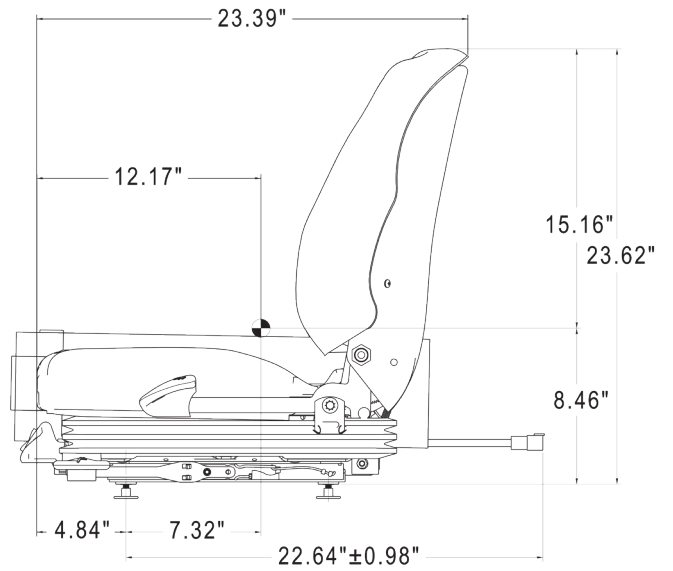

Uni Pro™ KM 422 Seat & Mechanical Suspension

Front View

Side Left View

Bottom View