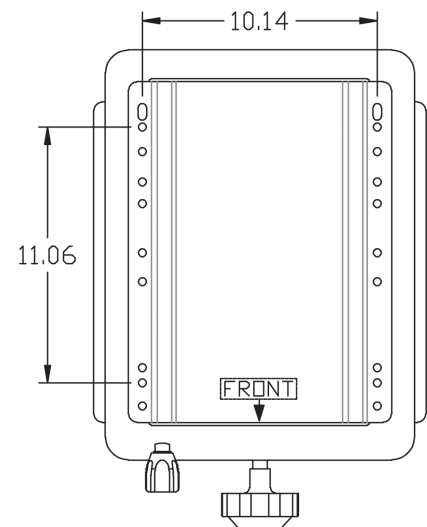

Base width of 11.5"

BOTTOM VIEW

- Easy to operate ride control
- 4" suspension travel
- 8" maximum height
- Weight adjustment (265 lb maximum weight capacity)
- 12.88" side-to-side and 9.88" front-to-back
- Wider base provides stability and damper for smoother ride