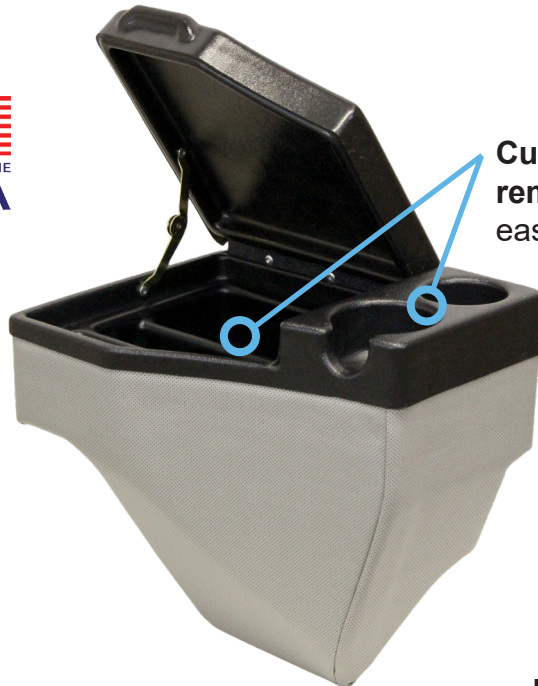

CIH 71-89 Series Magnum

Field Office

Gray Vinyl
PN: 4237

Store your cell phone, tablet, beverage and more in an easily accessible field office

Cup holders and removable tray for easy convenience

Hardware and installation instructions included for easy installation

APPLICATIONS

Tractors

Fits – Case IH® 71-89 Series Magnum Tractors

71 Series Magnum: 7110, 7120, 7130, 7140, 7150;

72 Series Magnum: 7210, 7220, 7230, 7240, 7250;

89 Series Magnum: 8910, 8920, 8930, 8940, 8950