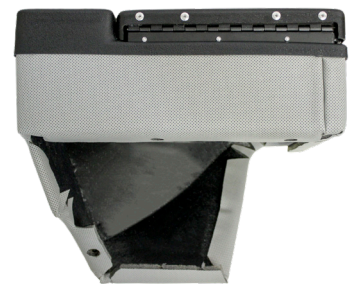

CIH 71-89 Series Magnum

Field Office

Gray Vinyl
PN: 4237

Store your cell phone, tablet, beverage and more in an easily accessible field office

Cup holders and removable tray for easy convenience

Hardware and installation instructions included for easy installation

APPLICATIONS

Tractors

Fits – Case IH® 71-89 Series Magnum Tractors

71 Series Magnum: 7110, 7120, 7130, 7140, 7150;

72 Series Magnum: 7210, 7220, 7230, 7240, 7250;

89 Series Magnum: 8910, 8920, 8930, 8940, 8950