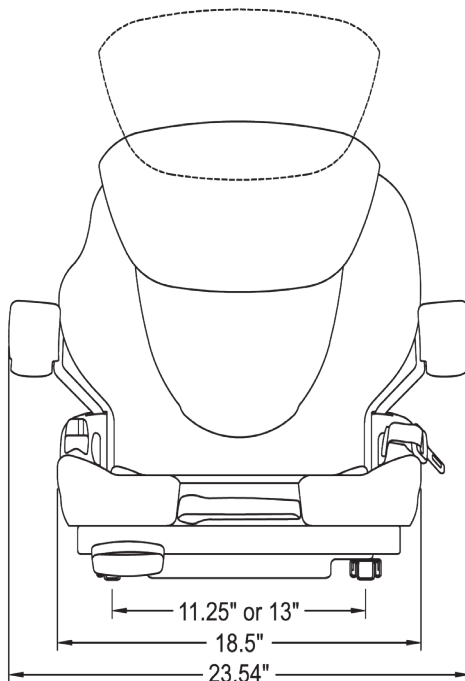

APPLICATIONS

Tractors

Fits - Kubota® ZD-ZP Series Compact Tractors
(Replaces Kubota® Numbers K3181-56133, K3181-56262)

ZD Series: ZD321, ZD321N, ZD323, ZD326HL, ZD326P, ZD326RP, ZD326S, ZD331LP, ZD331P, ZD331RP; **ZG Series:** ZG327P, ZG327PA, ZG327RP, ZG327RPA, ZG332LP, ZG332P; **ZP Series:** ZP330LP, ZP330P

OPTIONS

7885	LH Armrest
7884	RH Armrest
8015	Headrest
8450	Document Pouch
7918	Isolator Kit
8065	Seat/Backrest Cover Kit (Alcanta Two-Tone Gray Fabric)
8066	Backrest Extension Cover Kit (Alcanta Two-Tone Gray Fabric)

MAINTENANCE ITEMS

Only fit the
K&M seat assembly.

8151	Replacement Backrest Cushion (Black Vinyl)
8152	Replacement Seat Cushion (Black Vinyl)
8172	Replacement Backrest Cushion (Black Fabric)
8173	Replacement Seat Cushion (Black Fabric)
7887	Replacement Retractable Seat Belt Kit
8370	Replacement Seat Belt Cover Kit
8466	Replacement Backrest Kit
8672	Replacement Operator Presence Switch
8088**	Replacement Weight Adjust Handle Kit
8593**	Replacement Weight Adjust Handle & Block
8399	Replacement Backrest Adjustment Handle Kit
8516*	Replacement Weight Indicator Kit
8278*	Replacement MSG75 12-Volt Compressor Kit
8514*	Replacement MSG75 Shock Absorber
8315*	Replacement Airbag Kit
8318*	Replacement Switch Kit
8471*	Replacement Air Hose

*Replacement for air suspension seat only.

**Replacement for mechanical suspension seat only.

FRONT VIEW