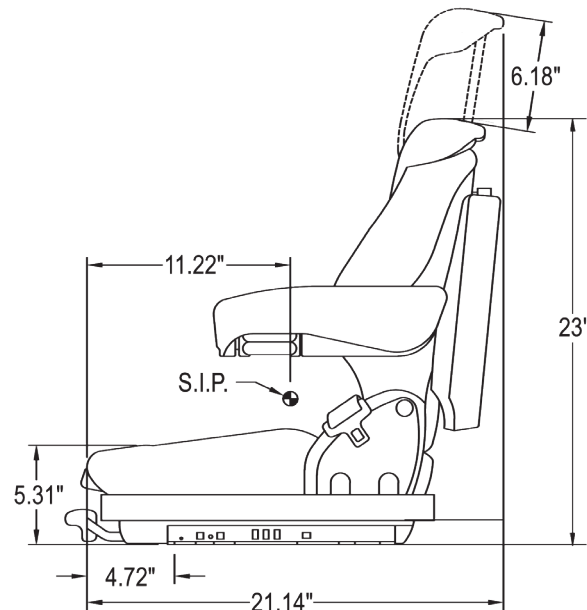

## MAINTENANCE ITEMS

Only fit the  
K&M seat assembly.

8151	Replacement Backrest Cushion (Black Vinyl)
8152	Replacement Seat Cushion (Black Vinyl)
8172	Replacement Backrest Cushion (Black Fabric)
8173	Replacement Seat Cushion (Black Fabric)
7887	Replacement Retractable Seat Belt Kit
8370	Replacement Seat Belt Cover Kit
8466	Replacement Backrest Kit
8672	Replacement Operator Presence Switch
8088**	Replacement Weight Adjust Handle Kit
8593**	Replacement Weight Adjust Handle & Block
8399	Replacement Backrest Adjustment Handle Kit
8516*	Replacement Weight Indicator Kit
8278*	Replacement MSG75 12-Volt Compressor Kit
8514*	Replacement MSG75 Shock Absorber
8315*	Replacement Airbag Kit
8318*	Replacement Switch Kit
8471*	Replacement Air Hose

\*Replacement for air suspension seat only.

\*\*Replacement for mechanical suspension seat only.

FRONT VIEW

SIDE VIEW

\*Drawings show optional headrest and armrests.