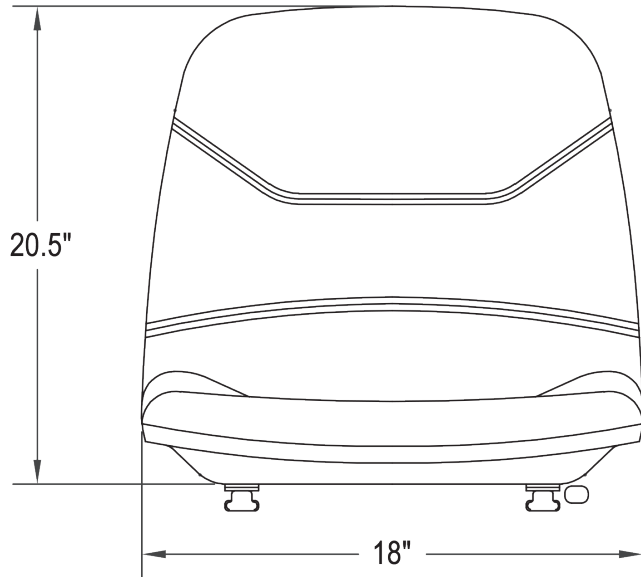

KM 171 Uni Pro™ - Hip Restraints & Slides

Front View

Side View

Bottom View

*Drawings shown without standard hip restraints and lap belt