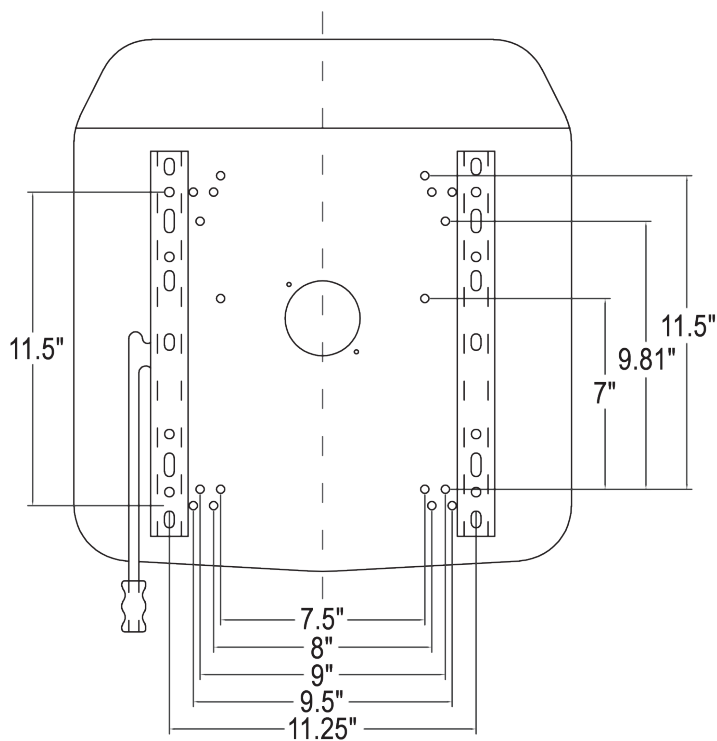

KM 171 Uni Pro™ - Hip Restraints & Slides

Front View

Side View

Bottom View

*Drawings shown without standard hip restraints and lap belt