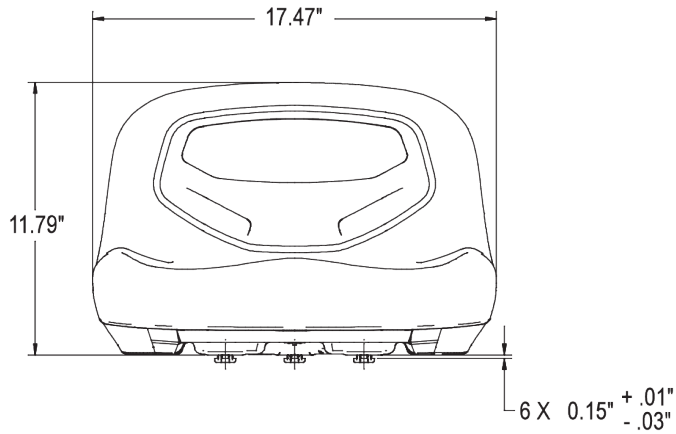

KM 102 Uni Pro™ Bucket Seat

Front View

Side View

Bottom View