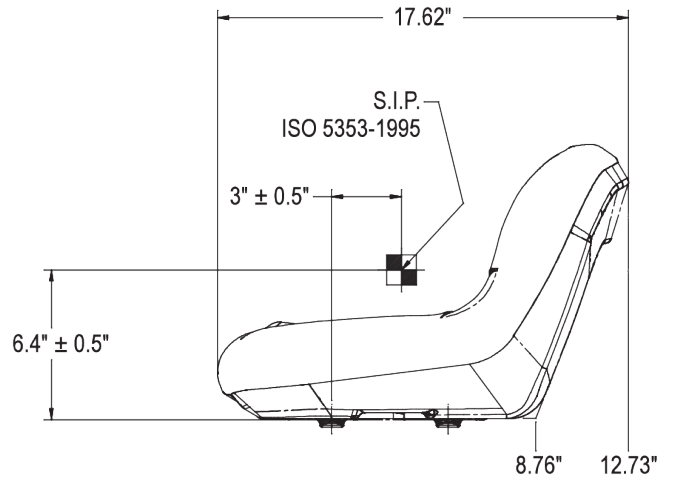

KM 102 Uni Pro™ Bucket Seat

Front View

Side View

Bottom View