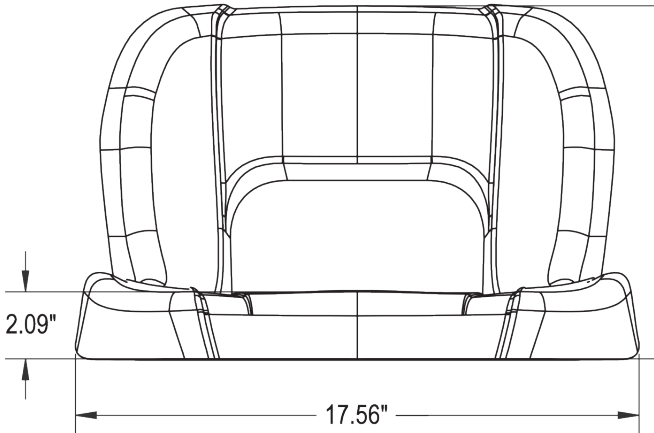

KM 104 Uni Pro™ Bucket Seat

Front View

Side Left View

Bottom View