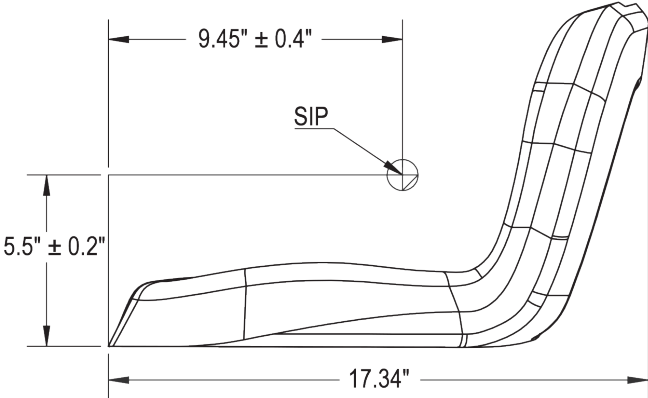

KM 104 Uni Pro™ Bucket Seat

Front View

Side Left View

Bottom View