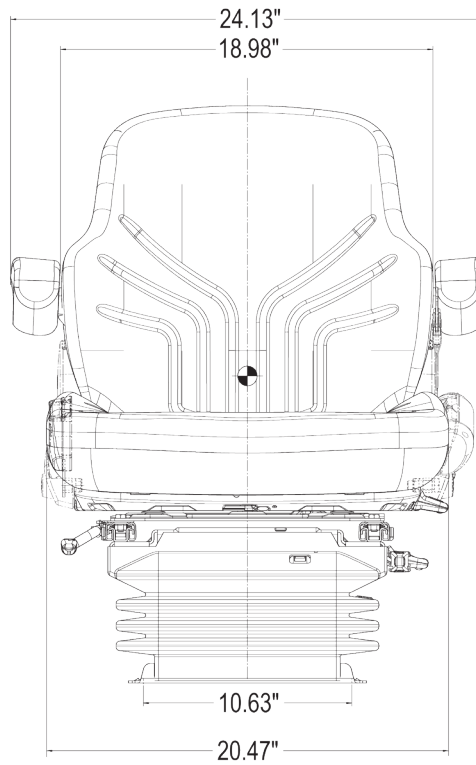

John Deere 5M-7030 Seat & Air Suspension

Front View

Side Left View