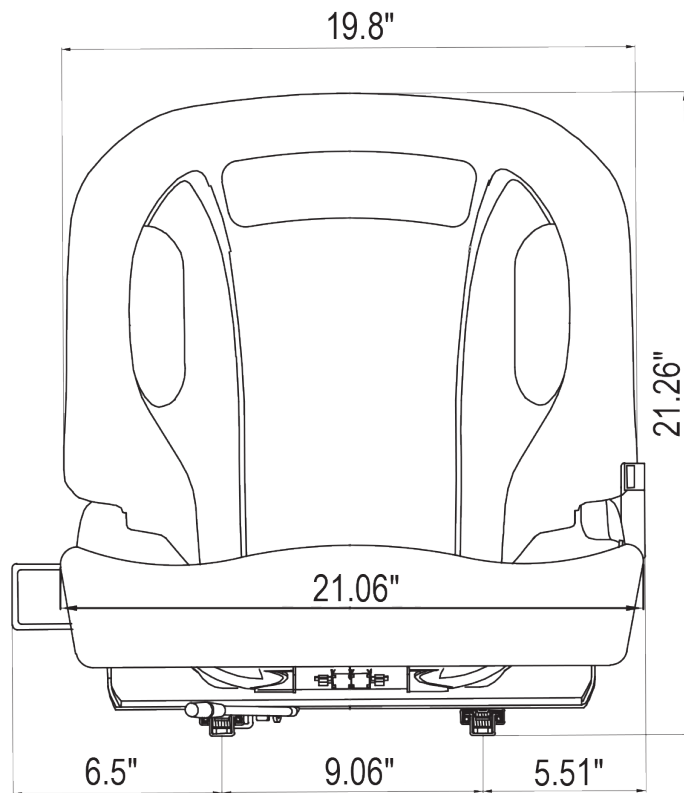

KM 53 Uni Pro Forklift Seat

Front View

Side View