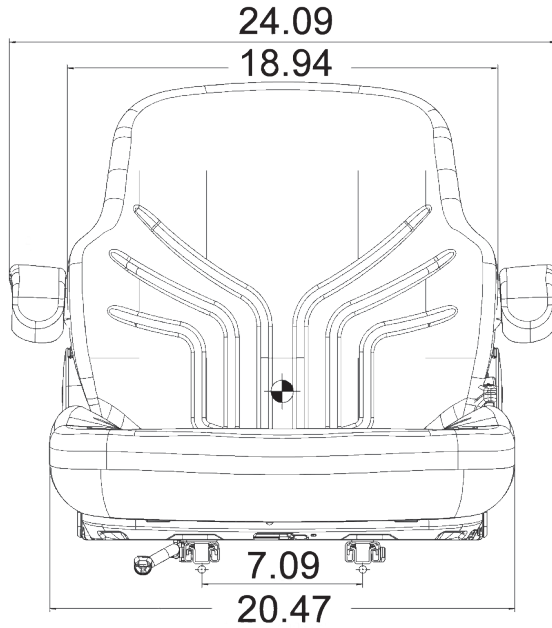

KM 1057 Uni Pro™ Seat & Air Suspension

Front View

Side Left View

Bottom View

*Drawings shown without seat depth/tilt adjustment controls