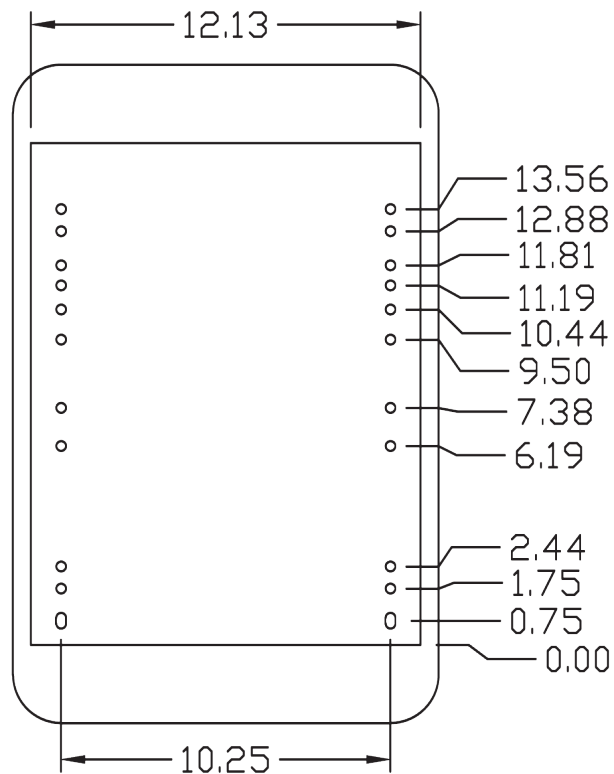

KM 1057 Uni Pro™ Seat & Air Suspension

Front View

Side Left View

Bottom View

*Drawings shown without seat depth/tilt adjustment controls