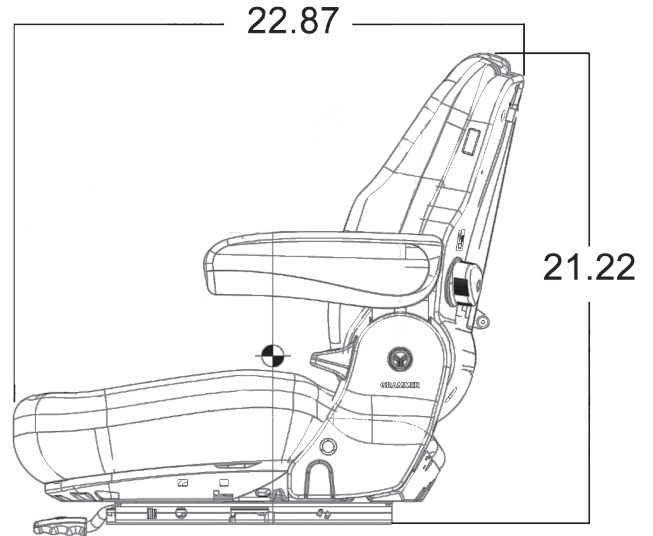

KM 1057 Uni Pro™ Seat & Air Suspension

Front View

Side Left View

Bottom View

*Drawings shown without seat depth/tilt adjustment controls