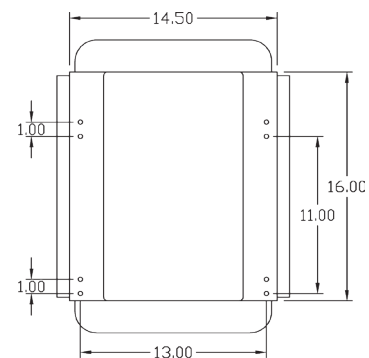

KM MSG95

12-Volt Air Grammer Suspension

Air Suspension
PN: 8078

Rubber molded suspension cover keeps suspension components free of dirt and dust

Suspension travel of 4"

Frame width of 11.75"

BOTTOM VIEW

TOP VIEW

See **REVERSE** for applications, options and maintenance items.

- **Grammer MSG93 Air Suspension**
- Self-contained 12-Volt compressor
- 110 - 285 lb weight adjustment with side controls
- Manual weight adjustment with weight indicator and fore/aft isolator
- Suspension stroke up to 7"
- Height adjustment of 3"
- Shock absorber adjustment for individual comfort
- Top mounting pattern of 13" side-to-side