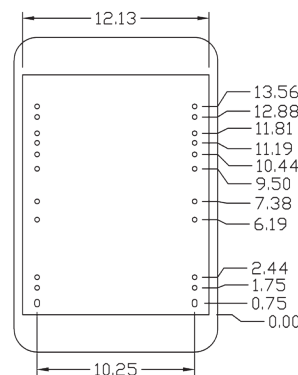

KM MSG95

12-Volt Air Grammer Suspension

Air Suspension
PN: 8078

Rubber molded suspension cover keeps suspension components free of dirt and dust

Suspension travel of 4"

Frame width of 11.75"

BOTTOM VIEW

TOP VIEW

See **REVERSE** for applications, options and maintenance items.

- **Grammer MSG93 Air Suspension**
- Self-contained 12-Volt compressor
- 110 - 285 lb weight adjustment with side controls
- Manual weight adjustment with weight indicator and fore/aft isolator
- Suspension stroke up to 7"
- Height adjustment of 3"
- Shock absorber adjustment for individual comfort
- Top mounting pattern of 13" side-to-side