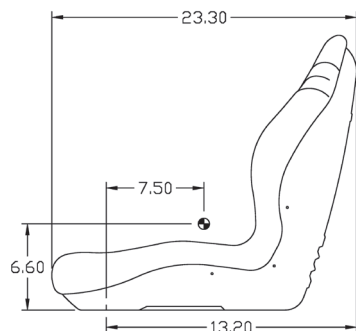

OPTIONS (PN: 6872)

7946	KM 129 Armrest Kit
7911*	Lap Belt
7925*	45.5" Retractable Seat Belt
*6002	Seat Belt Bracket (Necessary with PNs: 7911 & 7925)
8443	47" Retractable Seat Belt with Switch
8590	51.5" Orange Retractable Seat Belt
6043	Slide Rail Kit
8666	Operator Presence Switch (Normally Open)
8667	Operator Presence Switch (Normally Closed)
8671	4-Prong Operator Presence Switch (Normally Closed)

**FRONT VIEW
PN: 6872**

**SIDE VIEW
PN: 6872**

**FRONT VIEW
PN: 6874 & 6875**

*Drawings show optional armrests.

**SIDE VIEW
PN: 6874 & 6875**