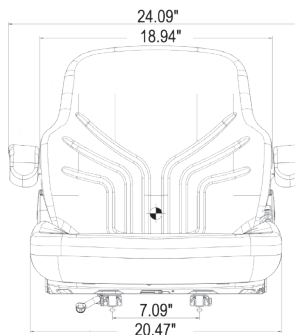

OPTIONS (PN: 6872)

7946	KM 129 Armrest Kit
7911*	Lap Belt
7925*	45.5" Retractable Seat Belt
*6002	Seat Belt Bracket (Necessary with PNs: 7911 & 7925)
8443	47" Retractable Seat Belt with Switch
8590	51.5" Orange Retractable Seat Belt
6043	Slide Rail Kit
8666	Operator Presence Switch (Normally Open)
8667	Operator Presence Switch (Normally Closed)
8671	4-Prong Operator Presence Switch (Normally Closed)

OPTIONS (PNs: 6874 & 6875)

7966	LH Armrest - Adjustable
7967	RH Armrest - Adjustable
8538	LH Armrest - Non-Adjustable
8539	RH Armrest - Non-Adjustable
8365	Backrest Extension (Black/Gray Fabric)
8573	Backrest Extension Install Kit
8455	Lumbar Support Kit
7996	Retractable Seat Belt Kit
5007	Swivel Kit
7961	Operator Presence Switch Kit
7995	Replacement Back Cushion (Black/Gray Fabric)
8449	Replacement Back Cushion (Black Vinyl)
8510	Replacement Seat Cushion (Black/Gray Fabric)
8709	Replacement Seat Cushion (Black Vinyl)
8448	Replacement LH/RH Back Adj. Handle Kit
8372	Replacement Seat Belt Cover Kit
8594	Replacement Seat Depth/Tilt Kit
6048	Replacement Slide Rail Kit

**FRONT VIEW
PN: 6872**

**SIDE VIEW
PN: 6872**

**FRONT VIEW
PN: 6874 & 6875**

*Drawings show optional armrests.

**SIDE VIEW
PN: 6874 & 6875**