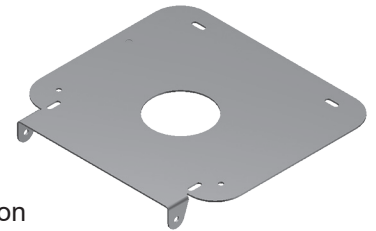

Kubota L3030-M9960

Seat Top Kits

CHOOSE FROM

●
Black Vinyl
Bucket Seat
PN: 6872

OR ●
Black/Gray
Matrix Fabric
PN: 6874

OR ●
Black Vinyl
PN: 6875

Vacuum formed waterproof vinyl cover adds comfort and durability

PN: 6872

Ergonomical cushion

Drain hole prevents water build-up

Durable blow molded plastic frame is corrosion resistant

Seat Bracket

Durable black vinyl covering

PN: 6875

Adjustable mechanical lumbar supports your lower back with multiple settings and provides extra back support

PN: 6874

Tapered back support and adjustable backrest for added comfort and versatility

Slide rails provide fore/aft adjustment ensuring operator comfort

Durable black/gray fabric covering

PN: 6872 Includes: KM 129 Uni Pro™ Bucket Seat, Seat Bracket, Operator Presence Switch & Bolt Bag