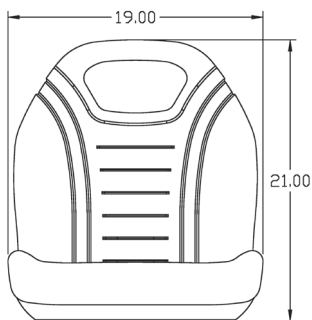

OPTIONS (PN: 6872)

7946	KM 129 Armrest Kit
7911*	Lap Belt
7925*	45.5" Retractable Seat Belt
*6002	Seat Belt Bracket (Necessary with PNs: 7911 & 7925)
8443	47" Retractable Seat Belt with Switch
8590	51.5" Orange Retractable Seat Belt
6043	Slide Rail Kit
8666	Operator Presence Switch (Normally Open)
8667	Operator Presence Switch (Normally Closed)
8671	4-Prong Operator Presence Switch (Normally Closed)

OPTIONS (PNs: 6874 & 6875)

7966	LH Armrest - Adjustable
7967	RH Armrest - Adjustable
8538	LH Armrest - Non-Adjustable
8539	RH Armrest - Non-Adjustable
8365	Backrest Extension (Black/Gray Fabric)
8573	Backrest Extension Install Kit
8455	Lumbar Support Kit
7996	Retractable Seat Belt Kit
5007	Swivel Kit
7961	Operator Presence Switch Kit
7995	Replacement Back Cushion (Black/Gray Fabric)
8449	Replacement Back Cushion (Black Vinyl)
8510	Replacement Seat Cushion (Black/Gray Fabric)
8709	Replacement Seat Cushion (Black Vinyl)
8448	Replacement LH/RH Back Adj. Handle Kit
8372	Replacement Seat Belt Cover Kit
8594	Replacement Seat Depth/Tilt Kit
6048	Replacement Slide Rail Kit

**FRONT VIEW
PN: 6872**