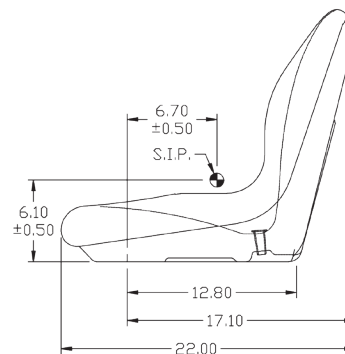

MX5100 Series: MX5100DT, MX5100F, MX5100H

OPTIONS

- 7947 KM 125 Armrest Kit (PN: 6832)
- 7946 KM 129 Armrest Kit (PN: 6833)
- 7911* Lap Belt
- 7925* 45.5" Retractable Seat Belt
- *6002 Seat Belt Bracket
(Necessary with PNs: 7911 & 7925)
- 8443 47" Retractable Seat Belt with Switch
- 8590 51.5" Orange Retractable Seat Belt
- 6043 Slide Rail Kit
- 8666 Operator Presence Switch
(Normally Open)
- 8667 Operator Presence Switch
(Normally Closed)
- 8671 4-Prong Operator Presence Switch
(Normally Closed)

**FRONT VIEW
PN: 6828**

**SIDE VIEW
PN: 6828**

**FRONT VIEW
PN: 6829**

**SIDE VIEW
PN: 6829**