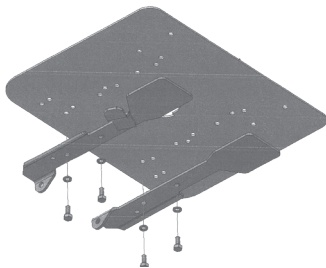

Kubota B/L/MX

Uni Pro™ Bucket Seat Kits

CHOOSE FROM

●
Black Vinyl
PN: 6828

OR

●
Black Vinyl
PN: 6829

milsco®

PN: 6829

**PN: 6829 Seat
Bracket & Bolts**

**Vacuum formed waterproof
vinyl cover adds comfort and
durability**

PN: 6828

**Ergonomical
cushion**

**Drain hole prevents
water build-up**

**Durable blow molded
plastic frame is
corrosion resistant**

**PN: 6828 Seat
Bracket & Bolts**

**See REVERSE
for applications,
drawings
and options.**

PN: 6828 Includes: KM 125 Uni Pro™ Bucket Seat,
Seat Bracket & Bolt Bag

PN: 6829 Includes: KM 129 Uni Pro™ Bucket Seat,
Seat Bracket & Bolt Bag