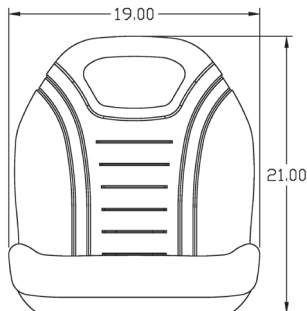

MX5100 Series: MX5100DT, MX5100F, MX5100H

OPTIONS

- 7947 KM 125 Armrest Kit (PN: 6832)
- 7946 KM 129 Armrest Kit (PN: 6833)
- 7911* Lap Belt
- 7925* 45.5" Retractable Seat Belt
- *6002 Seat Belt Bracket
(Necessary with PNs: 7911 & 7925)
- 8443 47" Retractable Seat Belt with Switch
- 8590 51.5" Orange Retractable Seat Belt
- 6043 Slide Rail Kit
- 8666 Operator Presence Switch
(Normally Open)
- 8667 Operator Presence Switch
(Normally Closed)
- 8671 4-Prong Operator Presence Switch
(Normally Closed)

**FRONT VIEW
PN: 6828**

**SIDE VIEW
PN: 6828**

**FRONT VIEW
PN: 6829**

**SIDE VIEW
PN: 6829**