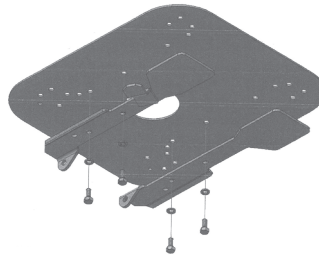

Kubota B/L/MX

Uni Pro™ Bucket Seat Kits

CHOOSE FROM

●
Black Vinyl
PN: 6828

OR

●
Black Vinyl
PN: 6829

milsco®

PN: 6829

**PN: 6829 Seat
Bracket & Bolts**

**Vacuum formed waterproof
vinyl cover adds comfort and
durability**

PN: 6828

**Ergonomical
cushion**

**Drain hole prevents
water build-up**

**Durable blow molded
plastic frame is
corrosion resistant**