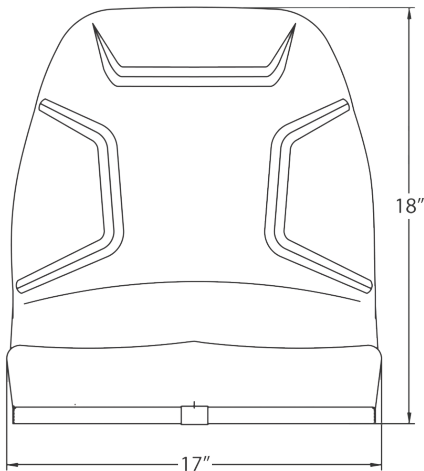

APPLICATIONS

Models include:

Kubota® Backhoe Loaders: 4650, K008

Kubota® Tractors: B20, B1550, B1700, B1750, B2100, B2150, B2400, B2410, B2710, B2910, B4200, B5100, B6100, B7100, B7300, B7500, B8200, B9200, F2260, F2560, F3060, F3560, G1800, G1900, G2000, GF1800, GR2110, L35, L175, L185, L200, L210, L225, L235, L245, L260, L275, L285, L295, L305, L345, L355, L2050, L2250, L2350, L2500, L2550, L2600, L2650, L2800, L2850, L2900, L2950, L3000, L3000-DT, L3000-F, L3250, L3300, L3350, L3400, L3410, L3450, L3600, L3650, L3710, L3750, L4150, L4200, L4300, L4350, L4400, L4500, L4610, L4850, L5450, M4000, M4050, M4900, M5500, M7500, MX5000, MY19, ZD221, ZG227

Kumiai®: ST2020

Mahindra®: 2810, 3510, 4110

Massey Ferguson® Tractors: 210, 220, 220-4, 1020, 1030, 1040, 1140, 1145

Massey Ferguson® Windrowers: 35, 1010, 1125, 1150, 1205

Mitsubishi® Tractors: D1300, MT210, MT2501, MT372, MT3720, MT4501, S370, S373, S3730

Rhino® Tractors: 344, 3125

Satoh® Tractors: Beaver, Beaver 3/Buck, S650G, ST1820, ST1840, ST2020

White® Tractors: Field Boss 16, Field Boss 21, Field Boss 31, Field Boss 37, 2-30, 2-32, 2-35, 8200

Yanmar® Tractors: 155, 155D, 240, 1300D, 1500, 1600, 1700, 1720D, 1900, 2000, 2220, 2310, 2310D, K016, YM250, YM1100, YM2200

FRONT VIEW