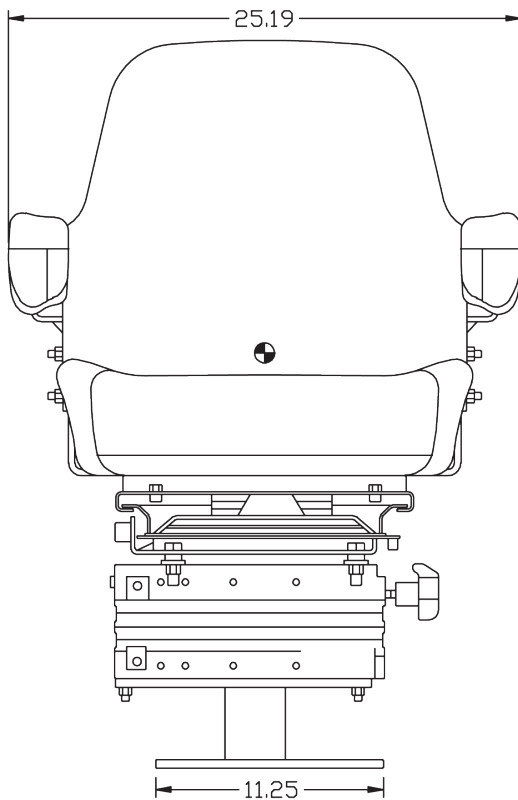

See **REVERSE** for applications, drawings and options.

- Guardian mechanical suspension
- 3.5" suspension stroke
- 2" internal height adjustment
- 180° swivel rotation
- Weight adjustment

TRACTORSEATS.com CONSTRUCTIONSEATS.com

*Replacement cushions only fit the K&M assembly.

FRONT VIEW

SIDE VIEW

*Drawings show PN: 7814.