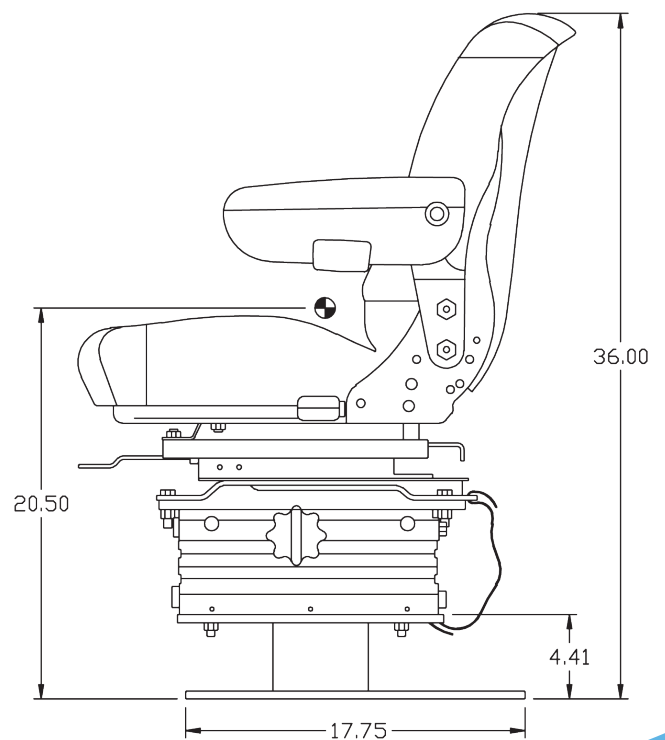

See **REVERSE** for applications, drawings and options.

- Guardian mechanical suspension
- 3.5" suspension stroke
- 2" internal height adjustment
- 180° swivel rotation
- Weight adjustment

TRACTORSEATS.com CONSTRUCTIONSEATS.com

800-328-1752

308 NW 2nd Street • Renville, MN 56284

APPLICATIONS

Front End Loaders

OPTIONS

- 7977 Retractable Seat Belt
- 8417 3" Retractable Seat Belt

MAINTENANCE ITEMS

- 8162* Replacement Seat Cushion (Black Vinyl)
- 8163* Replacement Back Cushion (Black Vinyl)

*Replacement cushions only fit the K&M assembly.

FRONT VIEW

SIDE VIEW

*Drawings show PN: 7814.