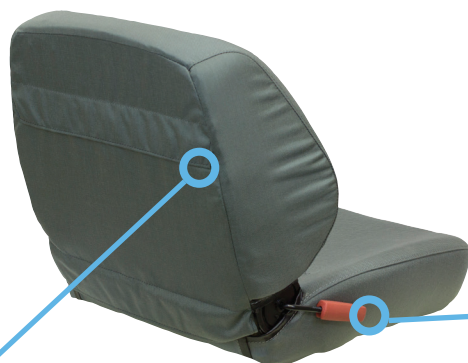

KM 208

Uni Pro™ Seat Assembly

Gray Vinyl
PN: 7908

KAB//Seating

Durable vinyl document pouch to store owner's manual and other valuables

Adjustable backrest angle for individual fit and comfort

Ergonomical foam cushions to ensure operator comfort

See **REVERSE** for applications and options.

• **KAB T6 Seat Top**

TRACTORSEATS.com CONSTRUCTIONSEATS.com

800-328-1752

308 NW 2nd Street • Renville, MN 56284

APPLICATIONS

Tractors

Construction

Ideal for Agriculture and Construction -

Case® Tractors (must take plate off of the original seat and mount to bottom of KM 208 Uni Pro™ Seat Assembly): 1494, 1594

Case IH® Tractors (must take plate off of the original seat and mount to bottom of KM 208 Uni Pro™ Seat Assembly): 3220, 3230, 4210, 4230, 4240