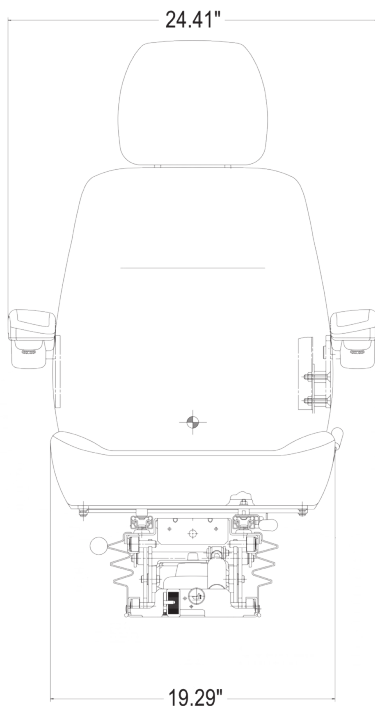

110 - 265 lb weight adjustment

Seat height adjustment of 1.2" ensuring operator comfort

PN: 8429

Adjustable headrest for extra height (standard on PNs: 8429 & 8437)

Adjustable backrest angle with full recline adds comfort and versatility (standard on PNs: 8429 & 8430)

See **REVERSE** for applications, drawings and options.

APPLICATIONS

Construction

Dozers

Excavators

Skid Steers

Ag Tractors, Graders, Telehandlers and Wheel Loaders

Mounting Patterns Include (W x L) 4.7" x 8" - 9.05"

Air Suspensions

Mechanical Suspension

PN: 8429

PN: 8430

PN: 8437

FRONT VIEW

SIDE VIEW

*Drawings shown with headrest, standard on PNs: 8429 & 8437.