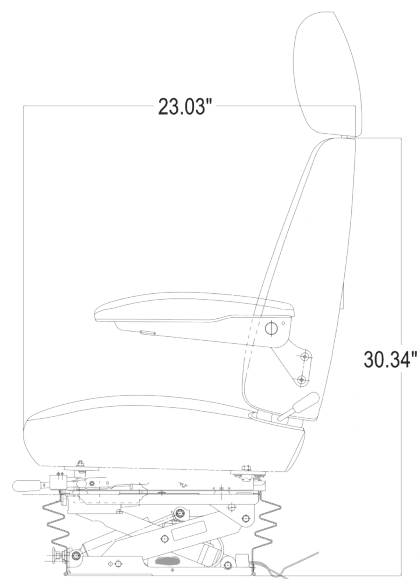

110 - 265 lb weight adjustment

Seat height adjustment of 1.2" ensuring operator comfort

PN: 8429

Adjustable headrest for extra height (standard on PNs: 8429 & 8437)

Adjustable backrest angle with full recline adds comfort and versatility (standard on PNs: 8429 & 8430)

See **REVERSE** for applications, drawings and options.

APPLICATIONS

Construction

Dozers

Excavators

Skid Steers

Ag Tractors, Graders, Telehandlers and Wheel Loaders

Mounting Patterns Include (W x L) 4.7" x 8" - 9.05"

Air Suspensions

Mechanical Suspension

PN: 8429

PN: 8430

PN: 8437

FRONT VIEW

SIDE VIEW

*Drawings shown with headrest, standard on PNs: 8429 & 8437.