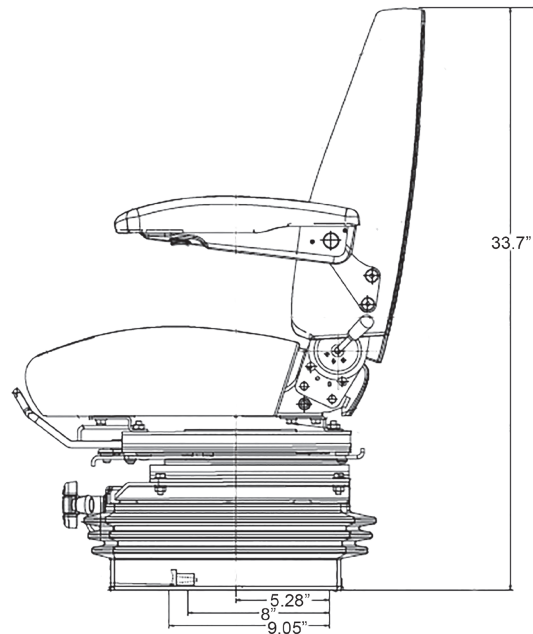

OPTIONS

- 8445 Headrest (Black Vinyl)
- 8446 Headrest (Multi-Gray Fabric)
- 8415 Headrest Install Kit
- 8144 Armrest Kit

MAINTENANCE ITEMS

- 8435 Replacement Shock Absorber Kit

FRONT VIEW

SIDE VIEW

**Drawings shown with optional armrests.*