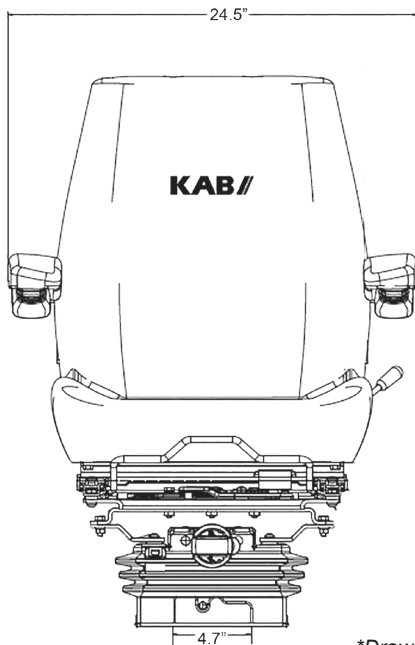

APPLICATIONS

Backhoes and Medium-Sized Excavators

Mounting Patterns Include (W x L) 4.7" x 8" - 9.05"

Caterpillar® Vibratory Soil Compactors - Padded:
CP44, CP54, CP56, CP64, CP74, CP76

Caterpillar® Vibratory Soil Compactors - Smooth:
CS44, CS54, CS56, CS64, CS74, CS76

Replaces Caterpillar® Part Number: 271-3171

Komatsu® Backhoe Loaders (Requires Pedestal):
WB140, WB140-2, WB146-5, WB150-2, WB156-5

New Holland® Backhoe Loaders (Requires Pedestal): 555D, 555E, 655D, LB75B, LB90B, LB95B, LB110B

OPTIONS

- 8445 Headrest (Black Vinyl)
- 8446 Headrest (Multi-Gray Fabric)
- 8415 Headrest Install Kit
- 8144 Armrest Kit

MAINTENANCE ITEMS

- 8435 Replacement Shock Absorber Kit

FRONT VIEW