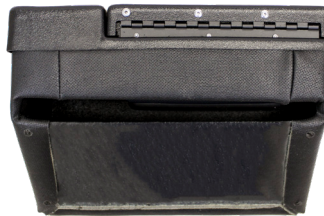

# JD 30-40, 50 & 55-60 Series Field Offices

## CHOOSE FROM

- OR ● OR ●
- 30-40 Series -  
Black Vinyl  
**PN: 4239**
- 50 Series - Brindle  
Brown Vinyl  
**PN: 4240**
- 55-60 Series -  
Multi-Brown Vinyl  
**PN: 4241**

Store your cell phone, tablet, beverage and more in an easily accessible field office

Durable black vinyl covering

### Part Number 4239, 4240 & 4241 Features:

- Custom fit thermoformed black plastic panel
- Cup holders and removable tray for user convenience
- Mounts to left-hand fender
- Hardware and install instructions included for easy installation