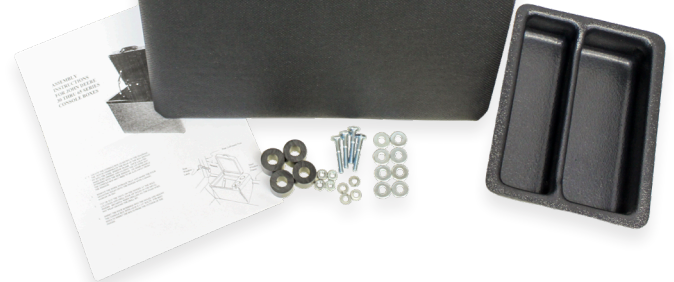

# JD 30-40, 50 & 55-60 Series Field Offices

## CHOOSE FROM

- OR ● OR ●
- 30-40 Series -  
Black Vinyl  
**PN: 4239**
- 50 Series - Brindle  
Brown Vinyl  
**PN: 4240**
- 55-60 Series -  
Multi-Brown Vinyl  
**PN: 4241**

Store your cell phone, tablet, beverage and more in an easily accessible field office