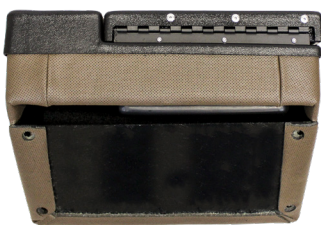

Durable brindle brown vinyl covering

APPLICATIONS

Tractors

Fits - John Deere® 50 Series Tractors
50 Series: 4050, 4250, 4450, 4650, 4850

JD 50 Series Field Office
PN: 4240

Durable multi-brown vinyl covering

APPLICATIONS

Tractors

Fits - John Deere® 55-60 Series Tractors
55 Series: 4055, 4255, 4455, 4755, 4955;
60 Series: 4560, 4760, 4960

JD 55-60 Series Field Office
PN: 4241