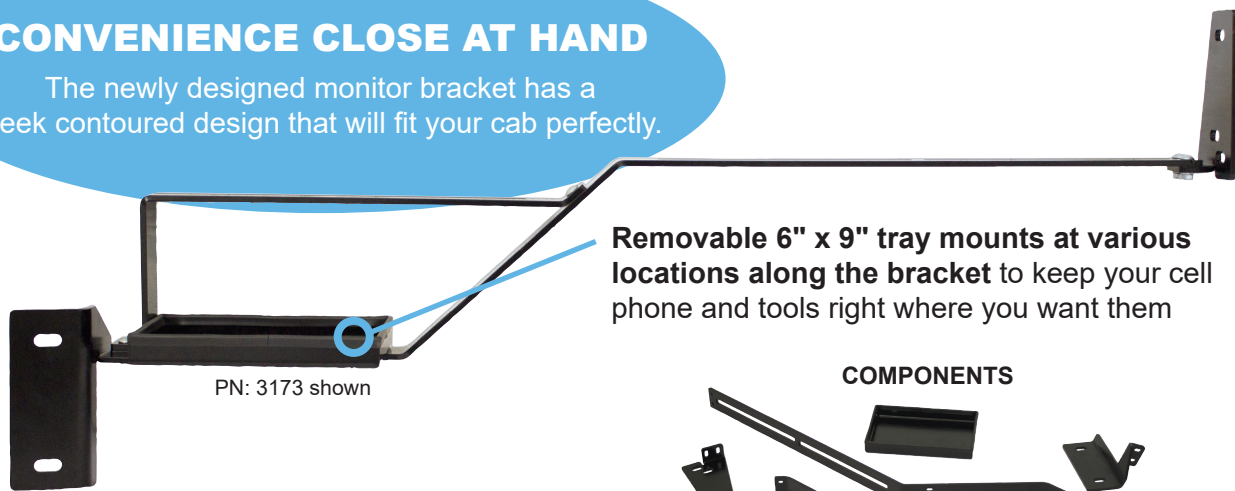

# JD Monitor Brackets

For 6000-6010, 6000R, 7000-7010, 8000-8020, 8030 & R Series

PART #	DESCRIPTION	RETAIL
3188	6000-6010 Series	\$79
3191	6000R Series	\$188
3175	7000-7010 Series (Power Shift Transmission)	\$188
3193	7000-7010 Series (Powered Quad Range Transmission)	\$188
2657	7000-9020T/6J-8R Series (Corner Post)	\$128
3173	7020-9000T Series	\$188

## CONVENIENCE CLOSE AT HAND

The newly designed monitor bracket has a sleek contoured design that will fit your cab perfectly.

Removable 6" x 9" tray mounts at various locations along the bracket to keep your cell phone and tools right where you want them

### COMPONENTS

\*Mounting bracket will vary per part number.

6" X 9" Monitor Bracket Tray & Pad

9" X 9" Monitor Bracket Tray & Pad (Optional)

RAM Mount Diamond Base (Optional)

- Well-suited for use with multiple monitors
- Less restriction of operator's view, improving safety
- Attaches quickly and easily
- Allows for the use of normal bolts to mount monitors or optional RAM type mounts available (monitor mounting hardware not included)
- Assembly hardware, 6" x 9" tray and tray pad included
- Additional 6" x 9" or 9" x 9" monitor bracket trays available