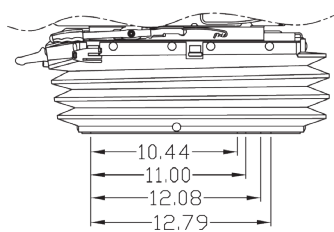

**Flip handle weight adjustment**

- Suspension replacement kit
- 4" suspension travel with suspension stroke up to 7"
- 110 - 285 lb weight adjustment with weight indicator
- Three-position height adjustment
- Height adjustment of 3"

**FRONT VIEW**

**PNs: 6899, 6900, 6964 & 6965**

**SIDE VIEW**

**PNs: 6899, 6900, 6964 & 6965**

**TOP VIEW**

**PN: 6876**

**BOTTOM VIEW**

**PN: 6876**