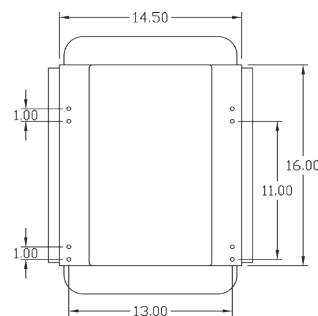

**Flip handle weight adjustment**

- Suspension replacement kit
- 4" suspension travel with suspension stroke up to 7"
- 110 - 285 lb weight adjustment with weight indicator
- Three-position height adjustment
- Height adjustment of 3"

**FRONT VIEW**

**PNs: 6899, 6900, 6964 & 6965**

**SIDE VIEW**

**PNs: 6899, 6900, 6964 & 6965**

**TOP VIEW**

**PN: 6876**

**BOTTOM VIEW**

**PN: 6876**

**TOP VIEW**

**PN: 6877**

**BOTTOM VIEW**

**PN: 6877**