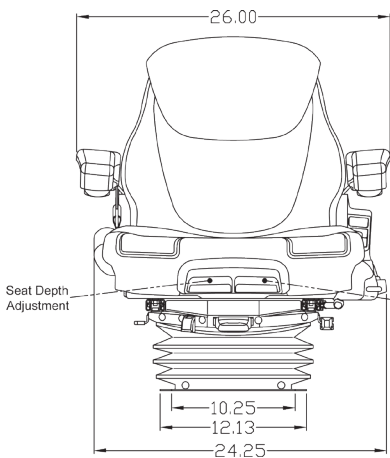

FRONT VIEW

PNs: 6899, 6900, 6964 & 6965