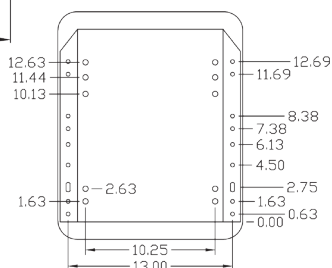

**Flip handle weight adjustment**

- Suspension replacement kit
- 4" suspension travel with suspension stroke up to 7"
- 110 - 285 lb weight adjustment with weight indicator
- Three-position height adjustment
- Height adjustment of 3"

**FRONT VIEW**

**PNs: 6899, 6900, 6964 & 6965**

**SIDE VIEW**

**PNs: 6899, 6900, 6964 & 6965**

**TOP VIEW**

**PN: 6876**

**BOTTOM VIEW**

**PN: 6876**

**TOP VIEW**

**PN: 6877**

**BOTTOM VIEW**

**PN: 6877**