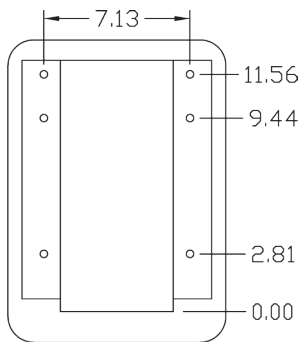

## OPTION

- 7911\* Lap Belt
- \*6002 Seat Belt Bracket  
(Necessary with PN: 7911)
- 8665 Operator Presence Switch  
(Normally Open)

**KM 441 FRONT VIEW**

\*Drawings shown with optional armrests.

**KM 441 SIDE VIEW**

**MSG93 TOP VIEW**

**MSG93 BOTTOM VIEW**

**MSG83 TOP VIEW**

**MSG83 BOTTOM VIEW**