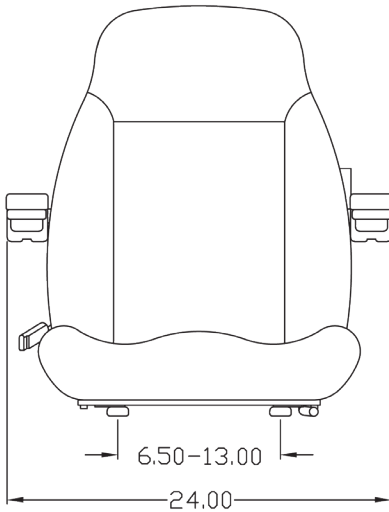

APPLICATIONS

Tractors

Fits - International Harvester® Tractors

706, 756, 766, 806, 826, 856, 966, 1026, 1066, 1206,
1256, 1456, 1466, 1566, 1568, Hydro 100

MAINTENANCE ITEMS

- 8025 Replacement Armrest Kit
- 8453 Replacement Adjustable Slide Rails
- 8554 Replacement MSG93 Airbag Kit
- 8559 Replacement MSG93 Air Switch Kit
- 7993 Replacement MSG93 12-Volt Air Compressor Kit
- 8635 Replacement MSG83 Flip Handle Kit

OPTION

- 7911* Lap Belt
- *6002 Seat Belt Bracket
  (Necessary with PN: 7911)
- 8665 Operator Presence Switch
  (Normally Open)

KM 441 FRONT VIEW