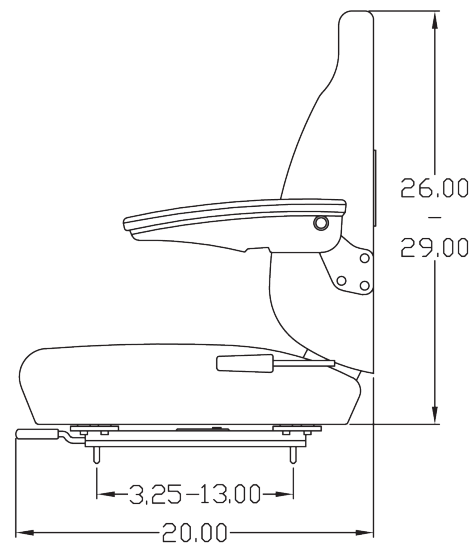

## OPTION

- 7911\* Lap Belt
- \*6002 Seat Belt Bracket  
(Necessary with PN: 7911)
- 8665 Operator Presence Switch  
(Normally Open)

**KM 441 FRONT VIEW**

\*Drawings shown with optional armrests.

**KM 441 SIDE VIEW**

**MSG93 TOP VIEW**

**MSG93 BOTTOM VIEW**

**MSG83 TOP VIEW**

**MSG83 BOTTOM VIEW**