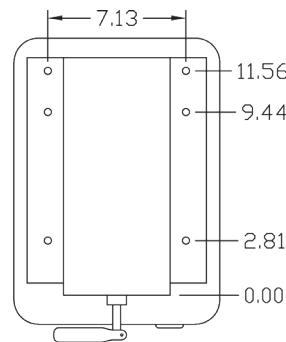

## OPTION

- 7911\* Lap Belt
- \*6002 Seat Belt Bracket  
(Necessary with PN: 7911)
- 8665 Operator Presence Switch  
(Normally Open)

**KM 441 FRONT VIEW**

\*Drawings shown with optional armrests.

**KM 441 SIDE VIEW**

**MSG93 TOP VIEW**

**MSG93 BOTTOM VIEW**

**MSG83 TOP VIEW**

**MSG83 BOTTOM VIEW**