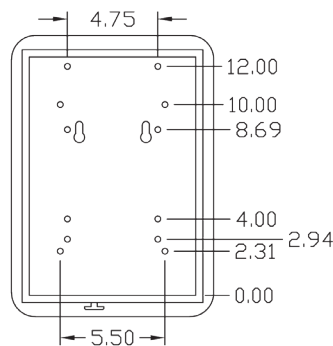

## OPTION

- 7911\* Lap Belt
- \*6002 Seat Belt Bracket  
(Necessary with PN: 7911)
- 8665 Operator Presence Switch  
(Normally Open)

**KM 441 FRONT VIEW**

\*Drawings shown with optional armrests.

**KM 441 SIDE VIEW**

**MSG93 TOP VIEW**

**MSG93 BOTTOM VIEW**

**MSG83 TOP VIEW**

**MSG83 BOTTOM VIEW**