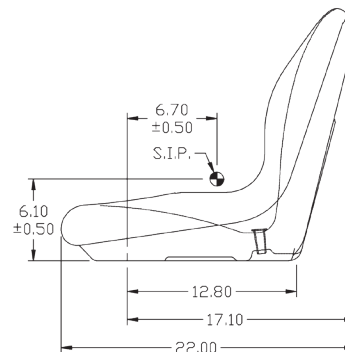

Select X900 Series: X950R

OPTIONS

7947	KM 125 Armrest Kit (PN: 6927)
7946	KM 129 Armrest Kit (PN: 6928)
7911*	Lap Belt
7925*	45.5" Retractable Seat Belt
*6002	Seat Belt Bracket (Necessary with PNs: 7911 & 7925)
8443	47" Retractable Seat Belt with Switch
8590	51.5" Orange Retractable Seat Belt
6043	Slide Rail Kit

**FRONT VIEW
PN: 6927**

**SIDE VIEW
PN: 6927**

**FRONT VIEW
PN: 6928**

**SIDE VIEW
PN: 6928**