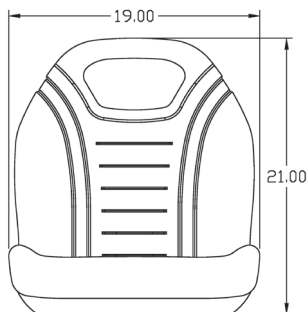

Select X900 Series: X950R

OPTIONS

7947	KM 125 Armrest Kit (PN: 6927)
7946	KM 129 Armrest Kit (PN: 6928)
7911*	Lap Belt
7925*	45.5" Retractable Seat Belt
*6002	Seat Belt Bracket (Necessary with PNs: 7911 & 7925)
8443	47" Retractable Seat Belt with Switch
8590	51.5" Orange Retractable Seat Belt
6043	Slide Rail Kit

**FRONT VIEW
PN: 6927**

**SIDE VIEW
PN: 6927**

**FRONT VIEW
PN: 6928**

**SIDE VIEW
PN: 6928**