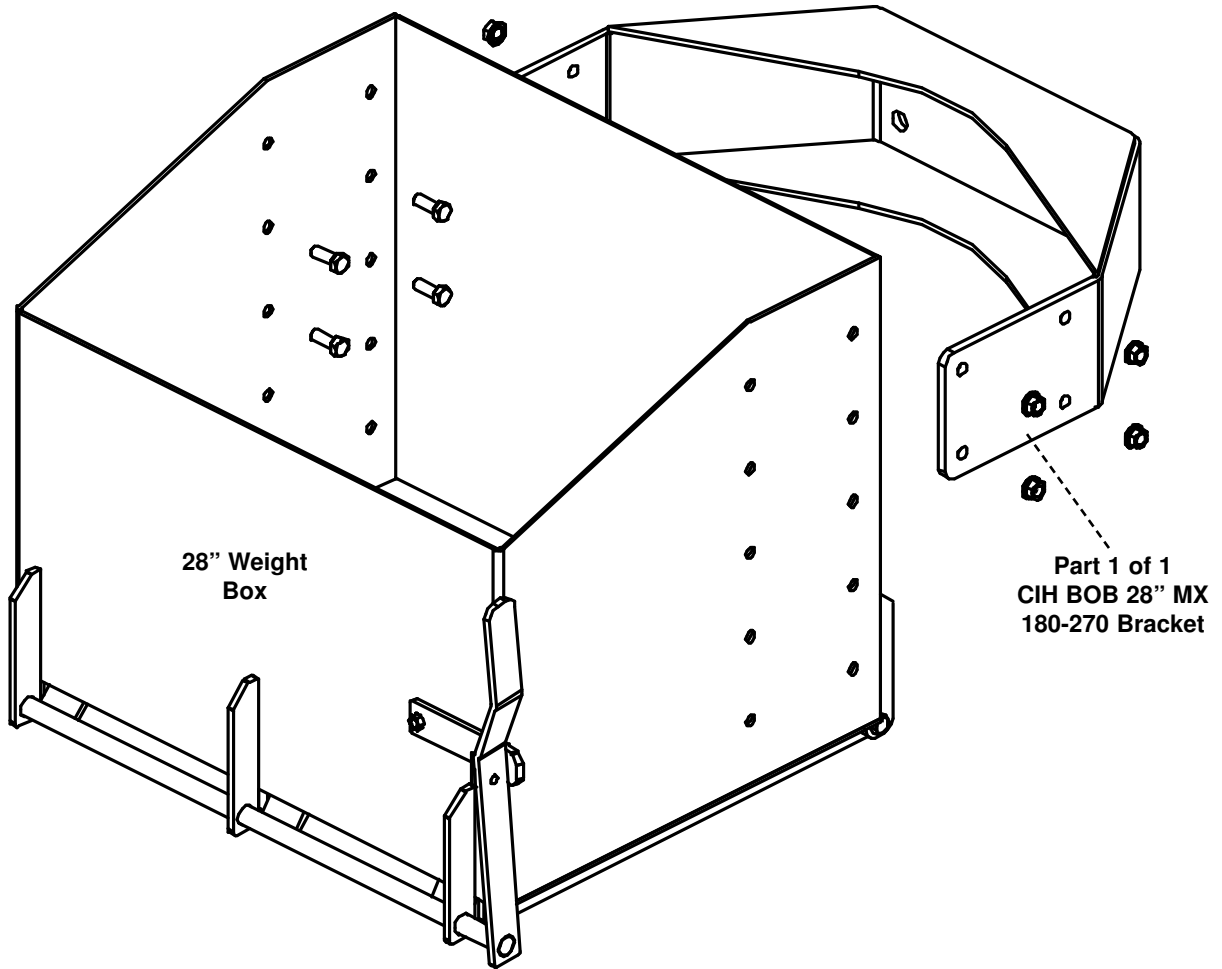

CIH BOB 28"

CIH MX Series 180-270

Bracket Part Number: 2289

(28" Weight Box Part Number: 1831)

Also Includes
Weight Box
Mounting Bolt Bag
(PN: 40001)

Phone - 800.328.1752
Fax - 320.329.3709
Email - sales@tractorseats.com
Web Site - www.tractorseats.com
P.O. Box 409 - 308 NW 2nd Street
Renville, MN 56284